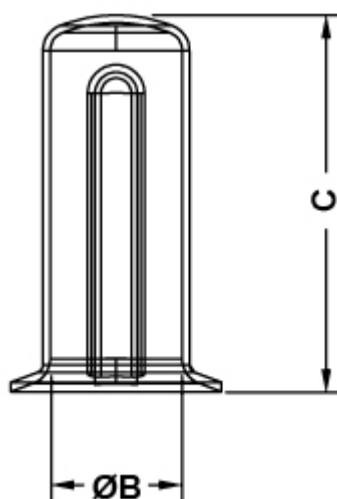

TAPPI PROTEZIONE ALBERI

Descrizione tecnica

Materiale: PE-LD

Colore: Giallo

Tutte le quote sono in mm

Codice	A	B	C	Conf./pezzi
25380EA06	14,5	9,0	25,0	500
25381EA06	16,0	10,0	30,0	500
25382EA06	17,5	11,0	30,0	500
25383EA06	22,5	14,0	35,0	500
25384EA06	25,5	15,0	35,0	500
25385EA06	25,5	16,0	50,0	500
25386EA06	30,5	19,0	50,0	500
25387EA06	32,5	20,0	60,0	250
25388EA06	35,5	22,0	60,0	250
25389EA06	38,5	24,0	60,0	200
25390EA06	40,0	25,0	70,0	200
25391EA06	45,0	28,0	70,0	200
25392EA06	48,0	30,0	95,0	100
25393EA06	51,0	32,0	95,0	100

Codice	A	B	C	Conf./pezzi
25394EA06	56,0	35,0	95,0	100
25395EA06	61,0	38,0	95,0	100
25396EA06	67,0	42,0	130,0	75
25397EA06	72,0	45,0	130,0	75
25398EA06	77,0	48,0	130,0	100
25399EA06	88,0	55,0	130,0	100
25400EA06	96,0	60,0	165,0	25
25402EA06	108,0	70,0	165,0	75
25403EA06	112,0	75,0	165,0	75