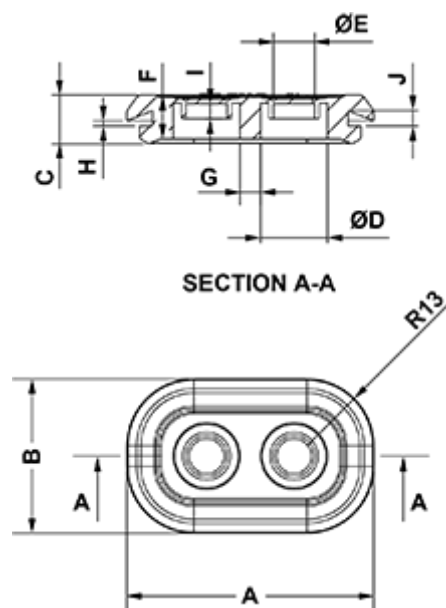

## Descrizione tecnica

**Materiale:** TPE

**Colore:** Bianco

**Temperatura d'esercizio:** -28°C ~ +90°C

**Tutte le quote sono in mm**

Codice	A	B	C	D	E	F	G	H	I	J	Foro	Spessore	Conf./pezzi
12480PF02	48,0	30,0	9,5	13,0	8,0	8,0	4,0	1,0	3,0	3,0	Ø 38,0 x 20,0	1,0 - 3,0	1.000