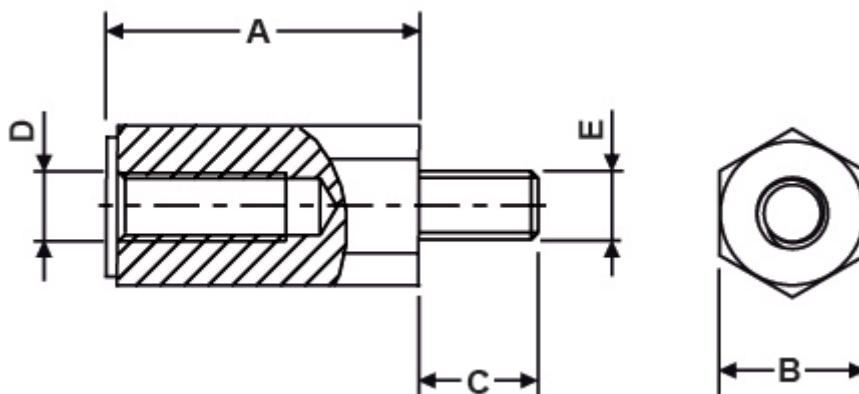

### Descrizione tecnica

**Materiale:** PA 6.6

**Colore:** nero

**Autoestinguenza:** HB (UL 94)

**Temperatura esercizio:** -30°C ~ +130°C

Tutte le quote sono in mm

Codice	A	B	C	D	E	Conf./pezzi
6925AA0108.0	8,0	10,0	8,0	M5	M5	500
6925AA0109.0	9,0	10,0	8,0	M5	M5	500
6925AA0110.0	10,0	10,0	8,0	M5	M5	500
6925AA0111.0	11,0	10,0	8,0	M5	M5	500
6925AA0112.0	12,0	10,0	8,0	M5	M5	500
6925AA0113.0	13,0	10,0	8,0	M5	M5	500
6925AA0114.0	14,0	10,0	8,0	M5	M5	500

Codice	A	B	C	D	E	Conf./pezzi
6925AA0115.0	15,0	10,0	8,0	M5	M5	500
6925AA0116.0	16,0	10,0	8,0	M5	M5	500
6925AA0117.0	17,0	10,0	8,0	M5	M5	500
6925AA0118.0	18,0	10,0	8,0	M5	M5	500
6925AA0119.0	19,0	10,0	8,0	M5	M5	500
6925AA0120.0	20,0	10,0	8,0	M5	M5	500
6925AA0121.0	21,0	10,0	8,0	M5	M5	500
6925AA0122.0	22,0	10,0	8,0	M5	M5	500
6925AA0123.0	23,0	10,0	8,0	M5	M5	500
6925AA0124.0	24,0	10,0	8,0	M5	M5	500
6925AA0125.0	25,0	10,0	8,0	M5	M5	500
6925AA0126.0	26,0	10,0	8,0	M5	M5	500
6925AA0127.0	27,0	10,0	8,0	M5	M5	500
6925AA0128.0	28,0	10,0	8,0	M5	M5	500
6925AA0129.0	29,0	10,0	8,0	M5	M5	500
6925AA0130.0	30,0	10,0	8,0	M5	M5	500
6925AA0131.0	31,0	10,0	8,0	M5	M5	500
6925AA0132.0	32,0	10,0	8,0	M5	M5	500
6925AA0133.0	33,0	10,0	8,0	M5	M5	500
6925AA0134.0	34,0	10,0	8,0	M5	M5	500
6925AA0135.0	35,0	10,0	8,0	M5	M5	500
6925AA0136.0	36,0	10,0	8,0	M5	M5	500
6925AA0137.0	37,0	10,0	8,0	M5	M5	500
6925AA0138.0	38,0	10,0	8,0	M5	M5	500
6925AA0139.0	39,0	10,0	8,0	M5	M5	500
6925AA0140.0	40,0	10,0	8,0	M5	M5	500
6925AA0141.0	41,0	10,0	8,0	M5	M5	500
6925AA0142.0	42,0	10,0	8,0	M5	M5	500
6925AA0143.0	43,0	10,0	8,0	M5	M5	500
6925AA0144.0	44,0	10,0	8,0	M5	M5	500
6925AA0145.0	45,0	10,0	8,0	M5	M5	500