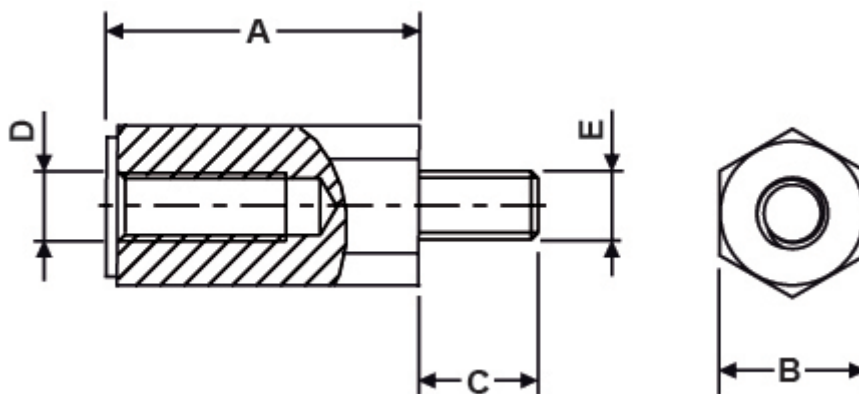

DISTANZIATORI M/F M3/M3 ESAGONO 8,0

Descrizione tecnica

Materiale: PA 6.6

Colore: Nero

Autoestinguenza: HB (UL94)

Temperatura d'esercizio: -35°C ~ +130°C

Tutte le quote sono in mm

Codice	A	B	C	D	E	Conf./pezzi
6923AA0105.0	5,0	8,0	8,0	M3	M3	500
6923AA0106.0	6,0	8,0	8,0	M3	M3	500
6923AA0107.0	7,0	8,0	8,0	M3	M3	500
6923AA0108.0	8,0	8,0	8,0	M3	M3	500
6923AA0109.0	9,0	8,0	8,0	M3	M3	500
6923AA0110.0	10,0	8,0	8,0	M3	M3	500
6923AA0111.0	11,0	8,0	8,0	M3	M3	500

Codice	A	B	C	D	E	Conf./pezzi
6923AA0112.0	12,0	8,0	8,0	M3	M3	500
6923AA0113.0	13,0	8,0	8,0	M3	M3	500
6923AA0114.0	14,0	8,0	8,0	M3	M3	500
6923AA0115.0	15,0	8,0	8,0	M3	M3	500
6923AA0116.0	16,0	8,0	8,0	M3	M3	500
6923AA0117.0	17,0	8,0	8,0	M3	M3	500
6923AA0118.0	18,0	8,0	8,0	M3	M3	500
6923AA0119.0	19,0	8,0	8,0	M3	M3	500
6923AA0120.0	20,0	8,0	8,0	M3	M3	500
6923AA0121.0	21,0	8,0	8,0	M3	M3	500
6923AA0122.0	22,0	8,0	8,0	M3	M3	500
6923AA0123.0	23,0	8,0	8,0	M3	M3	500
6923AA0124.0	24,0	8,0	8,0	M3	M3	500
6923AA0125.0	25,0	8,0	8,0	M3	M3	500
6923AA0126.0	26,0	8,0	8,0	M3	M3	500
6923AA0127.0	27,0	8,0	8,0	M3	M3	500
6923AA0128.0	28,0	8,0	8,0	M3	M3	500
6923AA0129.0	29,0	8,0	8,0	M3	M3	500
6923AA0130.0	30,0	8,0	8,0	M3	M3	500
6923AA0131.0	31,0	8,0	8,0	M3	M3	500
6923AA0132.0	32,0	8,0	8,0	M3	M3	500
6923AA0133.0	33,0	8,0	8,0	M3	M3	500
6923AA0134.0	34,0	8,0	8,0	M3	M3	500
6923AA0135.0	35,0	8,0	8,0	M3	M3	500
6923AA0136.0	36,0	8,0	8,0	M3	M3	500
6923AA0137.0	37,0	8,0	8,0	M3	M3	500
6923AA0138.0	38,0	8,0	8,0	M3	M3	500
6923AA0139.0	39,0	8,0	8,0	M3	M3	500
6923AA0140.0	40,0	8,0	8,0	M3	M3	500
6923AA0141.0	41,0	8,0	8,0	M3	M3	500
6923AA0142.0	42,0	8,0	8,0	M3	M3	500