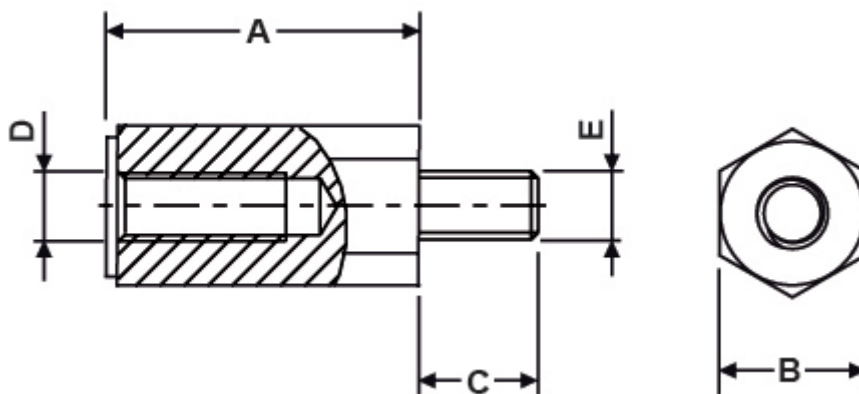

DISTANZIATORI M/F M3 ESAGONO 6,0

Descrizione tecnica

Materiale: PA 6.6

Colore: Nero

Autoestinguenza: HB (UL94)

Temperatura d'esercizio: -35°C ~ +130°C

Tutte le quote sono in mm

Codice	A	B	C	D	E	Conf./pezzi
6922AA0105.0	5,0	6,0	8,0	M3	M3	500
6922AA0106.0	6,0	6,0	8,0	M3	M3	500
6922AA0107.0	7,0	6,0	8,0	M3	M3	500
6922AA0108.0	8,0	6,0	8,0	M3	M3	500
6922AA0109.0	9,0	6,0	8,0	M3	M3	500
6922AA0110.0	10,0	6,0	8,0	M3	M3	500
6922AA0111.0	11,0	6,0	8,0	M3	M3	500

Codice	A	B	C	D	E	Conf./pezzi
6922AA0112.0	12,0	6,0	8,0	M3	M3	500
6922AA0113.0	13,0	6,0	8,0	M3	M3	500
6922AA0114.0	14,0	6,0	8,0	M3	M3	500
6922AA0115.0	15,0	6,0	8,0	M3	M3	500
6922AA0116.0	16,0	6,0	8,0	M3	M3	500
6922AA0117.0	17,0	6,0	8,0	M3	M3	500
6922AA0118.0	18,0	6,0	8,0	M3	M3	500
6922AA0119.0	19,0	6,0	8,0	M3	M3	500
6922AA0120.0	20,0	6,0	8,0	M3	M3	500
6922AA0121.0	21,0	6,0	8,0	M3	M3	500
6922AA0122.0	22,0	6,0	8,0	M3	M3	500
6922AA0123.0	23,0	6,0	8,0	M3	M3	500
6922AA0124.0	24,0	6,0	8,0	M3	M3	500
6922AA0125.0	25,0	6,0	8,0	M3	M3	500
6922AA0126.0	26,0	6,0	8,0	M3	M3	500
6922AA0127.0	27,0	6,0	8,0	M3	M3	500
6922AA0128.0	28,0	6,0	8,0	M3	M3	500
6922AA0129.0	29,0	6,0	8,0	M3	M3	500
6922AA0130.0	30,0	6,0	8,0	M3	M3	500
6922AA0131.0	31,0	6,0	8,0	M3	M3	500
6922AA0132.0	32,0	6,0	8,0	M3	M3	500
6922AA0133.0	33,0	6,0	8,0	M3	M3	500
6922AA0134.0	34,0	6,0	8,0	M3	M3	500
6922AA0135.0	35,0	6,0	8,0	M3	M3	500
6922AA0136.0	36,0	6,0	8,0	M3	M3	500
6922AA0137.0	37,0	6,0	8,0	M3	M3	500
6922AA0138.0	38,0	6,0	8,0	M3	M3	500
6922AA0139.0	39,0	6,0	8,0	M3	M3	500
6922AA0140.0	40,0	6,0	8,0	M3	M3	500
6922AA0141.0	41,0	6,0	8,0	M3	M3	500
6922AA0142.0	42,0	6,0	8,0	M3	M3	500