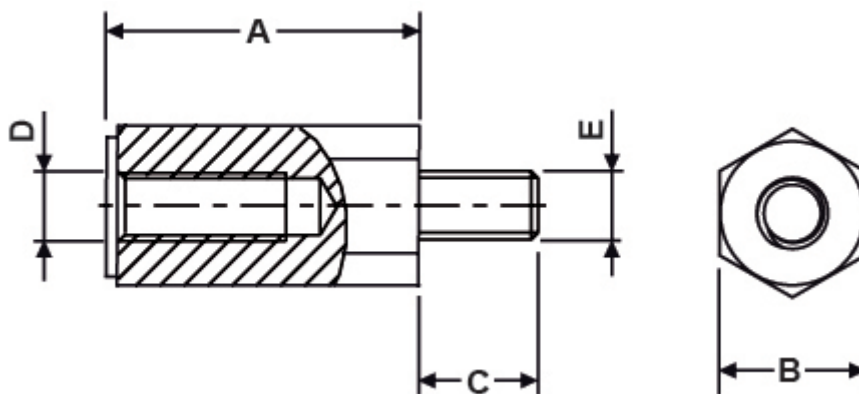

DISTANZIATORI M/F M3 ESAGONO 5,5

Descrizione tecnica

Materiale: PA 6.6

Colore: nero

Autoestinguenza: HB (UL 94)

Temperatura esercizio: -30°C ~ +130°C

Tutte le quote sono in mm

Codice	A	B	C	D	E	Conf./pezzi
6921AA0105.0	5,0	5,5	8,0	M3	M3	500
6921AA0106.0	6,0	5,5	8,0	M3	M3	500
6921AA0107.0	7,0	5,5	8,0	M3	M3	500
6921AA0108.0	8,0	5,5	8,0	M3	M3	500
6921AA0109.0	9,0	5,5	8,0	M3	M3	500
6921AA0110.0	10,0	5,5	8,0	M3	M3	500
6921AA0111.0	11,0	5,5	8,0	M3	M3	500

Codice	A	B	C	D	E	Conf./pezzi
6921AA0112.0	12,0	5,5	8,0	M3	M3	500
6921AA0113.0	13,0	5,5	8,0	M3	M3	500
6921AA0114.0	14,0	5,5	8,0	M3	M3	500
6921AA0115.0	15,0	5,5	8,0	M3	M3	500
6921AA0116.0	16,0	5,5	8,0	M3	M3	500
6921AA0117.0	17,0	5,5	8,0	M3	M3	500
6921AA0118.0	18,0	5,5	8,0	M3	M3	500
6921AA0119.0	19,0	5,5	8,0	M3	M3	500
6921AA0120.0	20,0	5,5	8,0	M3	M3	500
6921AA0121.0	21,0	5,5	8,0	M3	M3	500
6921AA0122.0	22,0	5,5	8,0	M3	M3	500
6921AA0123.0	23,0	5,5	8,0	M3	M3	500
6921AA0124.0	24,0	5,5	8,0	M3	M3	500
6921AA0125.0	25,0	5,5	8,0	M3	M3	500
6921AA0126.0	26,0	5,5	8,0	M3	M3	500
6921AA0127.0	27,0	5,5	8,0	M3	M3	500
6921AA0128.0	28,0	5,5	8,0	M3	M3	500
6921AA0129.0	29,0	5,5	8,0	M3	M3	500
6921AA0130.0	30,0	5,5	8,0	M3	M3	500
6921AA0131.0	31,0	5,5	8,0	M3	M3	500
6921AA0132.0	32,0	5,5	8,0	M3	M3	500
6921AA0133.0	33,0	5,5	8,0	M3	M3	500
6921AA0134.0	34,0	5,5	8,0	M3	M3	500
6921AA0135.0	35,0	5,5	8,0	M3	M3	500
6921AA0136.0	36,0	5,5	8,0	M3	M3	500
6921AA0137.0	37,0	5,5	8,0	M3	M3	500
6921AA0138.0	38,0	5,5	8,0	M3	M3	500
6921AA0139.0	39,0	5,5	8,0	M3	M3	500
6921AA0140.0	40,0	5,5	8,0	M3	M3	500
6921AA0141.0	41,0	5,5	8,0	M3	M3	500
6921AA0142.0	42,0	5,5	8,0	M3	M3	500