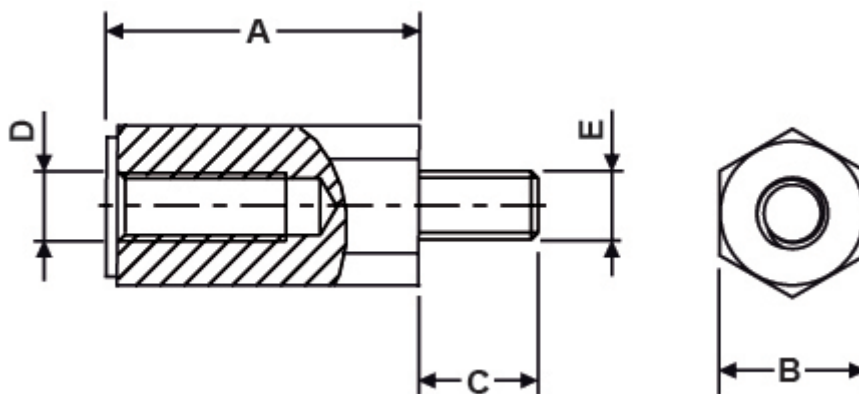

DISTANZIATORI M/F M3 ESAGONO 5,0

Descrizione tecnica

Materiale: PA 6.6

Colore: nero

Autoestinguenza: HB (UL 94)

Temperatura esercizio: -30°C ~ +130°C

Tutte le quote sono in mm

Codice	A	B	C	D	E	Conf./pezzi
10013AA0105.0	5,0	5,0	8,0	M3	M3	500
10013AA0106.0	6,0	5,0	8,0	M3	M3	500
10013AA0107.0	7,0	5,0	8,0	M3	M3	500
10013AA0108.0	8,0	5,0	8,0	M3	M3	500
10013AA0109.0	9,0	5,0	8,0	M3	M3	500
10013AA0110.0	10,0	5,0	8,0	M3	M3	500
10013AA0111.0	11,0	5,0	8,0	M3	M3	500

Codice	A	B	C	D	E	Conf./pezzi
10013AA0112.0	12,0	5,0	8,0	M3	M3	500
10013AA0113.0	13,0	5,0	8,0	M3	M3	500
10013AA0114.0	14,0	5,0	8,0	M3	M3	500
10013AA0115.0	15,0	5,0	8,0	M3	M3	500
10013AA0116.0	16,0	5,0	8,0	M3	M3	500
10013AA0117.0	17,0	5,0	8,0	M3	M3	500
10013AA0118.0	18,0	5,0	8,0	M3	M3	500
10013AA0119.0	19,0	5,0	8,0	M3	M3	500
10013AA0120.0	20,0	5,0	8,0	M3	M3	500
10013AA0121.0	21,0	5,0	8,0	M3	M3	500
10013AA0122.0	22,0	5,0	8,0	M3	M3	500
10013AA0123.0	23,0	5,0	8,0	M3	M3	500
10013AA0124.0	24,0	5,0	8,0	M3	M3	500
10013AA0125.0	25,0	5,0	8,0	M3	M3	500
10013AA0126.0	26,0	5,0	8,0	M3	M3	500
10013AA0127.0	27,0	5,0	8,0	M3	M3	500
10013AA0128.0	28,0	5,0	8,0	M3	M3	500
10013AA0129.0	29,0	5,0	8,0	M3	M3	500
10013AA0130.0	30,0	5,0	8,0	M3	M3	500
10013AA0131.0	31,0	5,0	8,0	M3	M3	500
10013AA0132.0	32,0	5,0	8,0	M3	M3	500
10013AA0133.0	33,0	5,0	8,0	M3	M3	500
10013AA0134.0	34,0	5,0	8,0	M3	M3	500
10013AA0135.0	35,0	5,0	8,0	M3	M3	500
10013AA0136.0	36,0	5,0	8,0	M3	M3	500
10013AA0137.0	37,0	5,0	8,0	M3	M3	500
10013AA0138.0	38,0	5,0	8,0	M3	M3	500
10013AA0139.0	39,0	5,0	8,0	M3	M3	500
10013AA0140.0	40,0	5,0	8,0	M3	M3	500
10013AA0141.0	41,0	5,0	8,0	M3	M3	500
10013AA0142.0	42,0	5,0	8,0	M3	M3	500