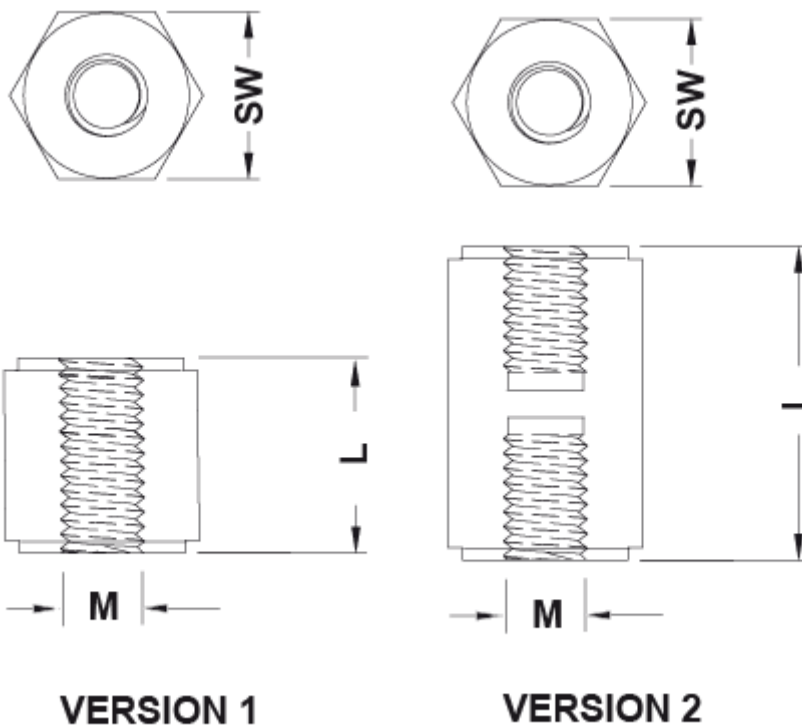

DISTANZIATORI F/F M5 ESAGONO 10,0

Descrizione tecnica

Materiale: PA 6, 25%GV

Colore: nero

Autoestinguenza: HB (UL 94)

Temperatura esercizio: -30°C ~ +110°C

Tutte le quote sono in mm

Codice	L	M	SW	Type	Conf./pezzi
6918BB0105.0	5,0	M5	10,0	1	500
6918BB0106.0	6,0	M5	10,0	1	500
6918BB0107.0	7,0	M5	10,0	1	500
6918BB0108.0	8,0	M5	10,0	1	500
6918BB0109.0	9,0	M5	10,0	1	500
6918BB0110.0	10,0	M5	10,0	1	500
6918BB0111.0	11,0	M5	10,0	1	500
6918BB0112.0	12,0	M5	10,0	1	500
6918BB0113.0	13,0	M5	10,0	1	500
6918BB0114.0	14,0	M5	10,0	1	500
6918BB0115.0	15,0	M5	10,0	1	500
6918BB0116.0	16,0	M5	10,0	1	500
6918BB0117.0	17,0	M5	10,0	1	500
6918BB0118.0	18,0	M5	10,0	1	500
6918BB0119.0	19,0	M5	10,0	1	500
6918BB0120.0	20,0	M5	10,0	1	500
6918BB0121.0	21,0	M5	10,0	2	500
6918BB0122.0	22,0	M5	10,0	2	500
6918BB0123.0	23,0	M5	10,0	2	500
6918BB0124.0	24,0	M5	10,0	2	500
6918BB0125.0	25,0	M5	10,0	2	500
6918BB0126.0	26,0	M5	10,0	2	500
6918BB0127.0	27,0	M5	10,0	2	500
6918BB0128.0	28,0	M5	10,0	2	500
6918BB0129.0	29,0	M5	10,0	2	500
6918BB0130.0	30,0	M5	10,0	2	500
6918BB0131.0	31,0	M5	10,0	2	500
6918BB0132.0	32,0	M5	10,0	2	500
6918BB0133.0	33,0	M5	10,0	2	500
6918BB0134.0	34,0	M5	10,0	2	500
6918BB0135.0	35,0	M5	10,0	2	500