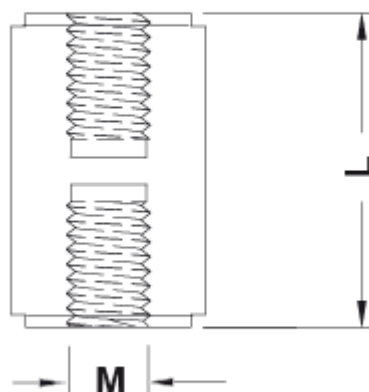

### Descrizione tecnica

**Materiale:** PA 6, 25%GV

**Colore:** nero

**Autoestinguenza:** HB (UL 94)

**Temperatura esercizio:** -30°C ~ +110°C

Tutte le quote sono in mm

**VERSION 1**

**VERSION 2**

Codice	L	M	SW	Type	Conf./pezzi
6914BB0105.0	5,0	M3	7,0	1	1.000
6914BB0106.0	6,0	M3	7,0	1	1.000
6914BB0107.0	7,0	M3	7,0	1	1.000
6914BB0108.0	8,0	M3	7,0	1	1.000
6914BB0109.0	9,0	M3	7,0	1	1.000
6914BB0110.0	10,0	M3	7,0	1	1.000
6914BB0111.0	11,0	M3	7,0	1	1.000
6914BB0112.0	12,0	M3	7,0	1	1.000
6914BB0113.0	13,0	M3	7,0	1	1.000
6914BB0114.0	14,0	M3	7,0	1	1.000
6914BB0115.0	15,0	M3	7,0	2	1.000
6914BB0116.0	16,0	M3	7,0	2	1.000
6914BB0117.0	17,0	M3	7,0	2	1.000
6914BB0118.0	18,0	M3	7,0	2	1.000
6914BB0119.0	19,0	M3	7,0	2	1.000
6914BB0120.0	20,0	M3	7,0	2	1.000
6914BB0121.0	21,0	M3	7,0	2	1.000
6914BB0122.0	22,0	M3	7,0	2	1.000
6914BB0123.0	23,0	M3	7,0	2	1.000
6914BB0124.0	24,0	M3	7,0	2	1.000
6914BB0125.0	25,0	M3	7,0	2	1.000
6914BB0126.0	26,0	M3	7,0	2	1.000
6914BB0127.0	27,0	M3	7,0	2	1.000
6914BB0128.0	28,0	M3	7,0	2	1.000
6914BB0129.0	29,0	M3	7,0	2	1.000
6914BB0130.0	30,0	M3	7,0	2	1.000
6914BB0131.0	31,0	M3	7,0	2	1.000
6914BB0132.0	32,0	M3	7,0	2	1.000
6914BB0133.0	33,0	M3	7,0	2	1.000
6914BB0134.0	34,0	M3	7,0	2	1.000
6914BB0135.0	35,0	M3	7,0	2	1.000