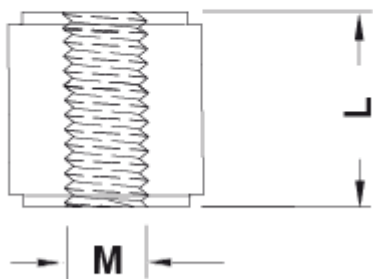

### Descrizione tecnica

**Materiale:** PA 6, 25%GV

**Colore:** nero

**Autoestinguenza:** HB (UL 94)

**Temperatura esercizio:** -30°C ~ +110°C

Tutte le quote sono in mm

**VERSION 1**

**VERSION 2**

Codice	L	M	SW	Type	Conf./pezzi
6914BB0105.0	5,0	M3	7,0	1	1.000
6914BB0106.0	6,0	M3	7,0	1	1.000
6914BB0107.0	7,0	M3	7,0	1	1.000
6914BB0108.0	8,0	M3	7,0	1	1.000
6914BB0109.0	9,0	M3	7,0	1	1.000
6914BB0110.0	10,0	M3	7,0	1	1.000
6914BB0111.0	11,0	M3	7,0	1	1.000
6914BB0112.0	12,0	M3	7,0	1	1.000
6914BB0113.0	13,0	M3	7,0	1	1.000
6914BB0114.0	14,0	M3	7,0	1	1.000
6914BB0115.0	15,0	M3	7,0	2	1.000
6914BB0116.0	16,0	M3	7,0	2	1.000
6914BB0117.0	17,0	M3	7,0	2	1.000
6914BB0118.0	18,0	M3	7,0	2	1.000
6914BB0119.0	19,0	M3	7,0	2	1.000
6914BB0120.0	20,0	M3	7,0	2	1.000
6914BB0121.0	21,0	M3	7,0	2	1.000
6914BB0122.0	22,0	M3	7,0	2	1.000
6914BB0123.0	23,0	M3	7,0	2	1.000
6914BB0124.0	24,0	M3	7,0	2	1.000
6914BB0125.0	25,0	M3	7,0	2	1.000
6914BB0126.0	26,0	M3	7,0	2	1.000
6914BB0127.0	27,0	M3	7,0	2	1.000
6914BB0128.0	28,0	M3	7,0	2	1.000
6914BB0129.0	29,0	M3	7,0	2	1.000
6914BB0130.0	30,0	M3	7,0	2	1.000
6914BB0131.0	31,0	M3	7,0	2	1.000
6914BB0132.0	32,0	M3	7,0	2	1.000
6914BB0133.0	33,0	M3	7,0	2	1.000
6914BB0134.0	34,0	M3	7,0	2	1.000
6914BB0135.0	35,0	M3	7,0	2	1.000