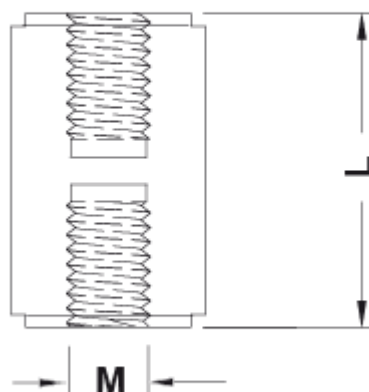

DISTANZIATORI F/F M3 ESAGONO 6,0

Descrizione tecnica

Materiale: PA 6, 25%GV

Colore: nero

Autoestinguenza: HB (UL 94)

Temperatura esercizio: -30°C ~ +110°C

Tutte le quote sono in mm

VERSION 1

VERSION 2

Codice	L	M	SW	Type	Conf./pezzi
6913BB0105.0	5,0	M3	6,0	1	500
6913BB0106.0	6,0	M3	6,0	1	500
6913BB0107.0	7,0	M3	6,0	1	500
6913BB0108.0	8,0	M3	6,0	1	500
6913BB0109.0	9,0	M3	6,0	1	500
6913BB0110.0	10,0	M3	6,0	1	500
6913BB0111.0	11,0	M3	6,0	1	500
6913BB0112.0	12,0	M3	6,0	1	500
6913BB0113.0	13,0	M3	6,0	1	500
6913BB0114.0	14,0	M3	6,0	1	500
6913BB0115.0	15,0	M3	6,0	1	500
6913BB0116.0	16,0	M3	6,0	2	500
6913BB0117.0	17,0	M3	6,0	2	500
6913BB0118.0	18,0	M3	6,0	2	500
6913BB0119.0	19,0	M3	6,0	2	500
6913BB0120.0	20,0	M3	6,0	2	500
6913BB0121.0	21,0	M3	6,0	2	500
6913BB0122.0	22,0	M3	6,0	2	500
6913BB0123.0	23,0	M3	6,0	2	500
6913BB0124.0	24,0	M3	6,0	2	500
6913BB0125.0	25,0	M3	6,0	2	500
6913BB0126.0	26,0	M3	6,0	2	500
6913BB0127.0	27,0	M3	6,0	2	500
6913BB0128.0	28,0	M3	6,0	1	500
6913BB0129.0	29,0	M3	6,0	2	500
6913BB0130.0	30,0	M3	6,0	2	500
6913BB0131.0	31,0	M3	6,0	2	500
6913BB0132.0	32,0	M3	6,0	2	500
6913BB0133.0	33,0	M3	6,0	2	500
6913BB0134.0	34,0	M3	6,0	2	500
6913BB0135.0	35,0	M3	6,0	2	500