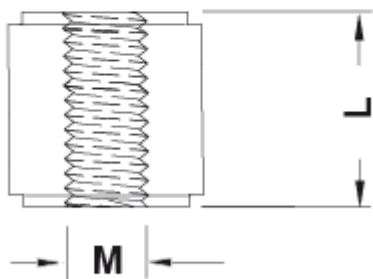

DISTANZIATORI F/F M3 ESAGONO 6,0

Descrizione tecnica

Materiale: PA 6, 25%GV

Colore: nero

Autoestinguenza: HB (UL 94)

Temperatura esercizio: -30°C ~ +110°C

Tutte le quote sono in mm

VERSION 1

VERSION 2

Codice	L	M	SW	Type	Conf./pezzi
6913BB0105.0	5,0	M3	6,0	1	500
6913BB0106.0	6,0	M3	6,0	1	500
6913BB0107.0	7,0	M3	6,0	1	500
6913BB0108.0	8,0	M3	6,0	1	500
6913BB0109.0	9,0	M3	6,0	1	500
6913BB0110.0	10,0	M3	6,0	1	500
6913BB0111.0	11,0	M3	6,0	1	500
6913BB0112.0	12,0	M3	6,0	1	500
6913BB0113.0	13,0	M3	6,0	1	500
6913BB0114.0	14,0	M3	6,0	1	500
6913BB0115.0	15,0	M3	6,0	1	500
6913BB0116.0	16,0	M3	6,0	2	500
6913BB0117.0	17,0	M3	6,0	2	500
6913BB0118.0	18,0	M3	6,0	2	500
6913BB0119.0	19,0	M3	6,0	2	500
6913BB0120.0	20,0	M3	6,0	2	500
6913BB0121.0	21,0	M3	6,0	2	500
6913BB0122.0	22,0	M3	6,0	2	500
6913BB0123.0	23,0	M3	6,0	2	500
6913BB0124.0	24,0	M3	6,0	2	500
6913BB0125.0	25,0	M3	6,0	2	500
6913BB0126.0	26,0	M3	6,0	2	500
6913BB0127.0	27,0	M3	6,0	2	500
6913BB0128.0	28,0	M3	6,0	1	500
6913BB0129.0	29,0	M3	6,0	2	500
6913BB0130.0	30,0	M3	6,0	2	500
6913BB0131.0	31,0	M3	6,0	2	500
6913BB0132.0	32,0	M3	6,0	2	500
6913BB0133.0	33,0	M3	6,0	2	500
6913BB0134.0	34,0	M3	6,0	2	500
6913BB0135.0	35,0	M3	6,0	2	500