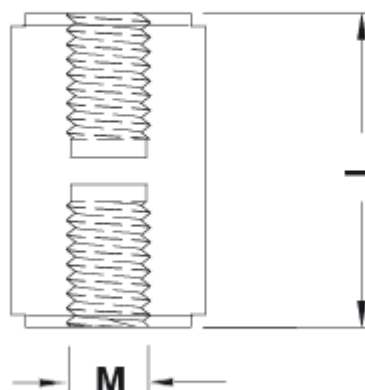

DISTANZIATORI F/F M3 ESAGONO 5,5

Descrizione tecnica

Materiale: PA 6, 25%GV

Colore: nero

Autoestinguenza: HB (UL 94)

Temperatura esercizio: -30°C ~ +110°C

Tutte le quote sono in mm

VERSION 1

VERSION 2

Codice	L	M	SW	Type	Conf./pezzi
6912BB0105.0	5,0	M3	5,5	1	500
6912BB0106.0	6,0	M3	5,5	1	500
6912BB0107.0	7,0	M3	5,5	1	500
6912BB0108.0	8,0	M3	5,5	1	500
6912BB0109.0	9,0	M3	5,5	1	500
6912BB0110.0	10,0	M3	5,5	1	500
6912BB0111.0	11,0	M3	5,5	1	500
6912BB0112.0	12,0	M3	5,5	1	500
6912BB0113.0	13,0	M3	5,5	1	500
6912BB0114.0	14,0	M3	5,5	1	500
6912BB0115.0	15,0	M3	5,5	1	500
6912BB0116.0	16,0	M3	5,5	2	500
6912BB0117.0	17,0	M3	5,5	2	500
6912BB0118.0	18,0	M3	5,5	2	500
6912BB0119.0	19,0	M3	5,5	2	500
6912BB0120.0	20,0	M3	5,5	2	500
6912BB0121.0	21,0	M3	5,5	2	500
6912BB0122.0	22,0	M3	5,5	2	500
6912BB0123.0	23,0	M3	5,5	2	500
6912BB0124.0	24,0	M3	5,5	2	500
6912BB0125.0	25,0	M3	5,5	2	500
6912BB0126.0	26,0	M3	5,5	2	500
6912BB0127.0	27,0	M3	5,5	2	500
6912BB0128.0	28,0	M3	5,5	2	500
6912BB0129.0	29,0	M3	5,5	2	500
6912BB0130.0	30,0	M3	5,5	2	500
6912BB0131.0	31,0	M3	5,5	2	500
6912BB0132.0	32,0	M3	5,5	2	500
6912BB0133.0	33,0	M3	5,5	2	500
6912BB0134.0	34,0	M3	5,5	2	500
6912BB0135.0	35,0	M3	5,5	2	500

Codice	L	M	SW	Type	Conf./pezzi
6912BB0136.0	36,0	M3	5,5	2	500
6912BB0137.0	37,0	M3	5,5	2	500
6912BB0138.0	38,0	M3	5,5	2	500
6912BB0139.0	39,0	M3	5,5	2	500
6912BB0140.0	40,0	M3	5,5	2	500
6912BB0141.0	41,0	M3	5,5	2	500
6912BB0142.0	42,0	M3	5,5	2	500
6912BB0143.0	43,0	M3	5,5	2	500
6912BB0144.0	44,0	M3	5,5	2	500
6912BB0145.0	45,0	M3	5,5	2	500
6912BB0146.0	46,0	M3	5,5	2	500
6912BB0147.0	47,0	M3	5,5	2	500
6912BB0148.0	48,0	M3	5,5	2	500
6912BB0149.0	49,0	M3	5,5	2	500
6912BB0150.0	50,0	M3	5,5	2	500
6912BB0151.0	51,0	M3	5,5	2	500
6912BB0152.0	52,0	M3	5,5	2	500
6912BB0153.0	53,0	M3	5,5	2	500
6912BB0154.0	54,0	M3	5,5	2	500
6912BB0155.0	55,0	M3	5,5	2	500