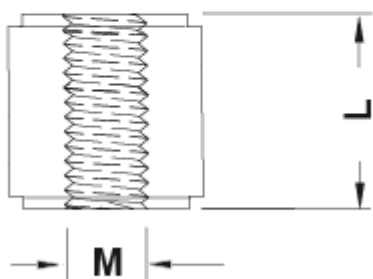

DISTANZIATORI F/F M3 ESAGONO 5,5

Descrizione tecnica

Materiale: PA 6, 25%GV

Colore: nero

Autoestinguenza: HB (UL 94)

Temperatura esercizio: -30°C ~ +110°C

Tutte le quote sono in mm

VERSION 1

VERSION 2

Codice	L	M	SW	Type	Conf./pezzi
6912BB0105.0	5,0	M3	5,5	1	500
6912BB0106.0	6,0	M3	5,5	1	500
6912BB0107.0	7,0	M3	5,5	1	500
6912BB0108.0	8,0	M3	5,5	1	500
6912BB0109.0	9,0	M3	5,5	1	500
6912BB0110.0	10,0	M3	5,5	1	500
6912BB0111.0	11,0	M3	5,5	1	500
6912BB0112.0	12,0	M3	5,5	1	500
6912BB0113.0	13,0	M3	5,5	1	500
6912BB0114.0	14,0	M3	5,5	1	500
6912BB0115.0	15,0	M3	5,5	1	500
6912BB0116.0	16,0	M3	5,5	2	500
6912BB0117.0	17,0	M3	5,5	2	500
6912BB0118.0	18,0	M3	5,5	2	500
6912BB0119.0	19,0	M3	5,5	2	500
6912BB0120.0	20,0	M3	5,5	2	500
6912BB0121.0	21,0	M3	5,5	2	500
6912BB0122.0	22,0	M3	5,5	2	500
6912BB0123.0	23,0	M3	5,5	2	500
6912BB0124.0	24,0	M3	5,5	2	500
6912BB0125.0	25,0	M3	5,5	2	500
6912BB0126.0	26,0	M3	5,5	2	500
6912BB0127.0	27,0	M3	5,5	2	500
6912BB0128.0	28,0	M3	5,5	2	500
6912BB0129.0	29,0	M3	5,5	2	500
6912BB0130.0	30,0	M3	5,5	2	500
6912BB0131.0	31,0	M3	5,5	2	500
6912BB0132.0	32,0	M3	5,5	2	500
6912BB0133.0	33,0	M3	5,5	2	500
6912BB0134.0	34,0	M3	5,5	2	500
6912BB0135.0	35,0	M3	5,5	2	500

Codice	L	M	SW	Type	Conf./pezzi
6912BB0136.0	36,0	M3	5,5	2	500
6912BB0137.0	37,0	M3	5,5	2	500
6912BB0138.0	38,0	M3	5,5	2	500
6912BB0139.0	39,0	M3	5,5	2	500
6912BB0140.0	40,0	M3	5,5	2	500
6912BB0141.0	41,0	M3	5,5	2	500
6912BB0142.0	42,0	M3	5,5	2	500
6912BB0143.0	43,0	M3	5,5	2	500
6912BB0144.0	44,0	M3	5,5	2	500
6912BB0145.0	45,0	M3	5,5	2	500
6912BB0146.0	46,0	M3	5,5	2	500
6912BB0147.0	47,0	M3	5,5	2	500
6912BB0148.0	48,0	M3	5,5	2	500
6912BB0149.0	49,0	M3	5,5	2	500
6912BB0150.0	50,0	M3	5,5	2	500
6912BB0151.0	51,0	M3	5,5	2	500
6912BB0152.0	52,0	M3	5,5	2	500
6912BB0153.0	53,0	M3	5,5	2	500
6912BB0154.0	54,0	M3	5,5	2	500
6912BB0155.0	55,0	M3	5,5	2	500