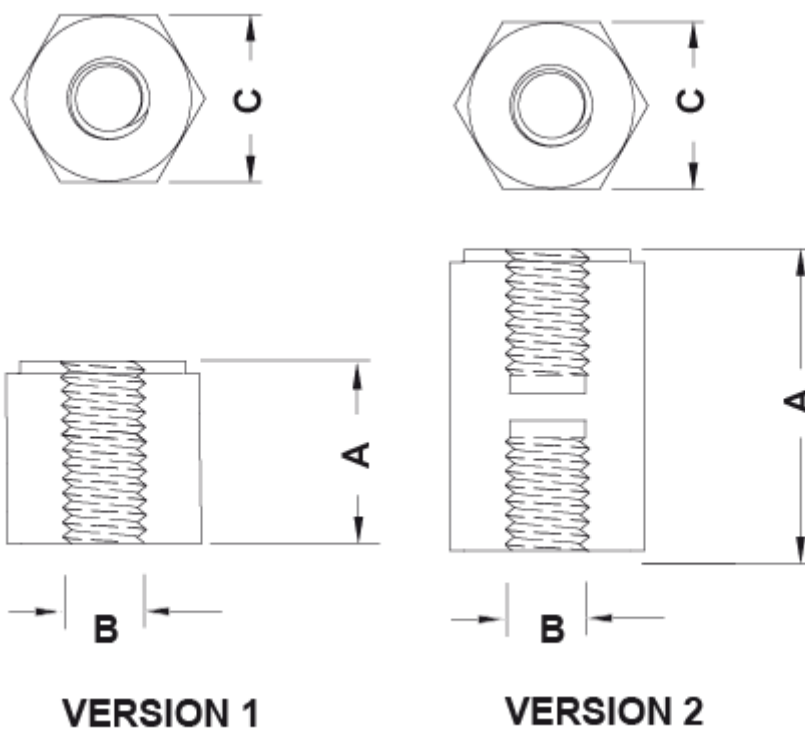

DISTANZIATORI F/F M3 ESAGONO 5,0

Descrizione tecnica

Materiale: PA 6 25% CV

Colore: nero

Autoestinguenza: HB (UL 94)

Temperatura esercizio: -30°C ~ +110°C

Tutte le quote sono in mm

Codice	A	B	C	Type	Conf./pezzi
8160BB0103.0	3,0	M3	5,0	1	500
8160BB0104.0	4,0	M3	5,0	1	500
8160BB0105.0	5,0	M3	5,0	1	500
8160BB0106.0	6,0	M3	5,0	1	500
8160BB0107.0	7,0	M3	5,0	1	500
8160BB0108.0	8,0	M3	5,0	1	500
8160BB0109.0	9,0	M3	5,0	1	500
8160BB0110.0	10,0	M3	5,0	1	500
8160BB0111.0	11,0	M3	5,0	1	500
8160BB0112.0	12,0	M3	5,0	1	500
8160BB0113.0	13,0	M3	5,0	1	500
8160BB0114.0	14,0	M3	5,0	1	500
8160BB0115.0	15,0	M3	5,0	1	500
8160BB0116.0	16,0	M3	5,0	2	500
8160BB0117.0	17,0	M3	5,0	2	500
8160BB0118.0	18,0	M3	5,0	2	500
8160BB0119.0	19,0	M3	5,0	2	500
8160BB0120.0	20,0	M3	5,0	2	500
8160BB0121.0	21,0	M3	5,0	2	500
8160BB0122.0	22,0	M3	5,0	2	500
8160BB0123.0	23,0	M3	5,0	2	500
8160BB0124.0	24,0	M3	5,0	2	500
8160BB0125.0	25,0	M3	5,0	2	500
8160BB0126.0	26,0	M3	5,0	2	500
8160BB0127.0	27,0	M3	5,0	2	500
8160BB0128.0	28,0	M3	5,0	2	500
8160BB0129.0	29,0	M3	5,0	2	500
8160BB0130.0	30,0	M3	5,0	2	500
8160BB0131.0	31,0	M3	5,0	2	500
8160BB0132.0	32,0	M3	5,0	2	500
8160BB0133.0	33,0	M3	5,0	2	500

Codice	A	B	C	Type	Conf./pezzi
8160BB0134.0	34,0	M3	5,0	2	500
8160BB0135.0	35,0	M3	5,0	2	500
8160BB0136.0	36,0	M3	5,0	2	500
8160BB0137.0	37,0	M3	5,0	2	500
8160BB0138.0	38,0	M3	5,0	2	500
8160BB0139.0	39,0	M3	5,0	2	500
8160BB0140.0	40,0	M3	5,0	2	500
8160BB0141.0	41,0	M3	5,0	2	500
8160BB0142.0	42,0	M3	5,0	2	500
8160BB0143.0	43,0	M3	5,0	2	500
8160BB0144.0	44,0	M3	5,0	2	500
8160BB0145.0	45,0	M3	5,0	2	500