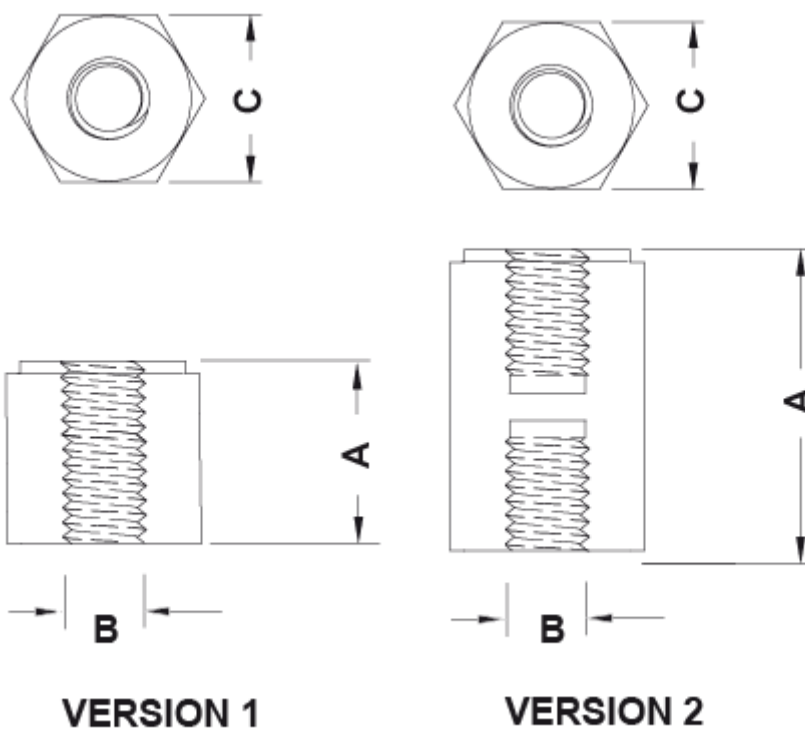

DISTANZIATORI F/F M2,5 ESAGONO 6,0

Descrizione tecnica

Materiale: PA 6, 25%GV

Colore: nero

Autoestinguenza: HB (UL 94)

Temperatura esercizio: -30°C ~ +110°C

Tutte le quote sono in mm

Codice	A	B	C	Type	Conf./pezzi
8159BB0104.0	4,0	M2,5	6,0	1	500
8159BB0105.0	5,0	M2,5	6,0	1	500
8159BB0106.0	6,0	M2,5	6,0	1	500
8159BB0107.0	7,0	M2,5	6,0	1	500
8159BB0108.0	8,0	M2,5	6,0	1	500
8159BB0109.0	9,0	M2,5	6,0	1	500
8159BB0110.0	10,0	M2,5	6,0	1	500
8159BB0111.0	11,0	M2,5	6,0	1	500
8159BB0112.0	12,0	M2,5	6,0	1	500
8159BB0113.0	13,0	M2,5	6,0	1	500
8159BB0114.0	14,0	M2,5	6,0	1	500
8159BB0115.0	15,0	M2,5	6,0	1	500
8159BB0116.0	16,0	M2,5	6,0	2	500
8159BB0117.0	17,0	M2,5	6,0	2	500
8159BB0118.0	18,0	M2,5	6,0	2	500
8159BB0119.0	19,0	M2,5	6,0	2	500
8159BB0120.0	20,0	M2,5	6,0	2	500
8159BB0121.0	21,0	M2,5	6,0	2	500
8159BB0122.0	22,0	M2,5	6,0	2	500
8159BB0123.0	23,0	M2,5	6,0	2	500
8159BB0124.0	24,0	M2,5	6,0	2	500
8159BB0125.0	25,0	M2,5	6,0	2	500
8159BB0126.0	26,0	M2,5	6,0	2	500
8159BB0127.0	27,0	M2,5	6,0	2	500
8159BB0128.0	28,0	M2,5	6,0	2	500
8159BB0129.0	29,0	M2,5	6,0	2	500
8159BB0130.0	30,0	M2,5	6,0	2	500
8159BB0131.0	31,0	M2,5	6,0	2	500
8159BB0132.0	32,0	M2,5	6,0	2	500
8159BB0133.0	33,0	M2,5	6,0	2	500
8159BB0134.0	34,0	M2,5	6,0	2	500

Codice	A	B	C	Type	Conf./pezzi
8159BB0135.0	35,0	M2,5	6,0	2	500
8159BB0136.0	36,0	M2,5	6,0	2	500
8159BB0137.0	37,0	M2,5	6,0	2	500
8159BB0138.0	38,0	M2,5	6,0	2	500
8159BB0139.0	39,0	M2,5	6,0	2	500
8159BB0140.0	40,0	M2,5	6,0	2	500
8159BB0141.0	41,0	M2,5	6,0	2	500
8159BB0142.0	42,0	M2,5	6,0	2	500
8159BB0143.0	43,0	M2,5	6,0	2	500
8159BB0144.0	44,0	M2,5	6,0	2	500
8159BB0145.0	45,0	M2,5	6,0	2	500
8159BB0146.0	46,0	M2,5	6,0	2	500
8159BB0147.0	47,0	M2,5	6,0	2	500
8159BB0148.0	48,0	M2,5	6,0	2	500
8159BB0149.0	49,0	M2,5	6,0	2	500
8159BB0150.0	50,0	M2,5	6,0	2	500
8159BB0151.0	51,0	M2,5	6,0	2	500
8159BB0152.0	52,0	M2,5	6,0	2	500
8159BB0153.0	53,0	M2,5	6,0	2	500
8159BB0154.0	54,0	M2,5	6,0	2	500
8159BB0155.0	55,0	M2,5	6,0	2	500