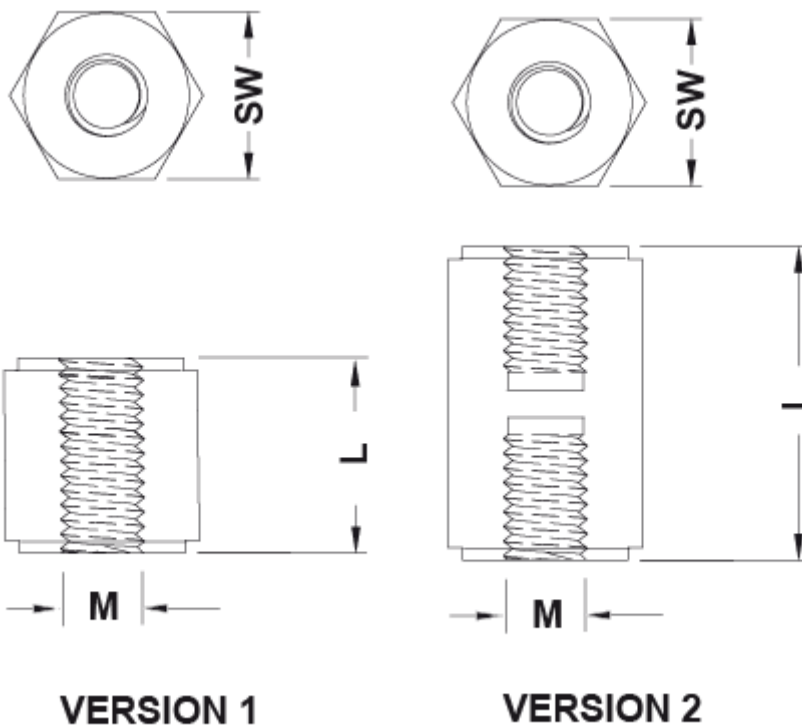

DISTANZIATORI F/F M2,5 ESAGONO 5,0

Descrizione tecnica

Materiale: PA 6, 25%GV

Colore: nero

Autoestinguenza: HB (UL 94)

Temperatura esercizio: -30°C ~ +110°C

Tutte le quote sono in mm

Codice	L	M	SW	Type	Conf./pezzi
6911BB0105.0	5,0	M2,5	5,0	1	500
6911BB0106.0	6,0	M2,5	5,0	1	500
6911BB0107.0	7,0	M2,5	5,0	1	500
6911BB0108.0	8,0	M2,5	5,0	1	500
6911BB0109.0	9,0	M2,5	5,0	1	500
6911BB0110.0	10,0	M2,5	5,0	1	500
6911BB0111.0	11,0	M2,5	5,0	1	500
6911BB0112.0	12,0	M2,5	5,0	1	500
6911BB0113.0	13,0	M2,5	5,0	1	500
6911BB0114.0	14,0	M2,5	5,0	1	500
6911BB0115.0	15,0	M2,5	5,0	2	500
6911BB0116.0	16,0	M2,5	5,0	2	500
6911BB0117.0	17,0	M2,5	5,0	2	500
6911BB0118.0	18,0	M2,5	5,0	2	500
6911BB0119.0	19,0	M2,5	5,0	2	500
6911BB0120.0	20,0	M2,5	5,0	2	500
6911BB0121.0	21,0	M2,5	5,0	2	500
6911BB0122.0	22,0	M2,5	5,0	2	500
6911BB0123.0	23,0	M2,5	5,0	2	500
6911BB0124.0	24,0	M2,5	5,0	2	500
6911BB0125.0	25,0	M2,5	5,0	2	500
6911BB0126.0	26,0	M2,5	5,0	2	500
6911BB0127.0	27,0	M2,5	5,0	2	500
6911BB0128.0	28,0	M2,5	5,0	2	500
6911BB0129.0	29,0	M2,5	5,0	2	500
6911BB0130.0	30,0	M2,5	5,0	2	500
6911BB0131.0	31,0	M2,5	5,0	2	500
6911BB0132.0	32,0	M2,5	5,0	2	500
6911BB0133.0	33,0	M2,5	5,0	2	500
6911BB0134.0	34,0	M2,5	5,0	2	500
6911BB0135.0	35,0	M2,5	5,0	2	500

Codice	L	M	SW	Type	Conf./pezzi
6911BB0136.0	36,0	M2,5	5,0	2	500
6911BB0137.0	37,0	M2,5	5,0	2	500
6911BB0138.0	38,0	M2,5	5,0	2	500
6911BB0139.0	39,0	M2,5	5,0	2	500
6911BB0140.0	40,0	M2,5	5,0	2	500
6911BB0141.0	41,0	M2,5	5,0	2	500
6911BB0142.0	42,0	M2,5	5,0	2	500
6911BB0143.0	43,0	M2,5	5,0	2	500
6911BB0144.0	44,0	M2,5	5,0	2	500
6911BB0145.0	45,0	M2,5	5,0	2	500
6911BB0146.0	46,0	M2,5	5,0	2	500
6911BB0147.0	47,0	M2,5	5,0	2	500
6911BB0148.0	48,0	M2,5	5,0	2	500
6911BB0149.0	49,0	M2,5	5,0	2	500
6911BB0150.0	50,0	M2,5	5,0	2	500
6911BB0151.0	51,0	M2,5	5,0	2	500
6911BB0152.0	52,0	M2,5	5,0	2	500
6911BB0153.0	53,0	M2,5	5,0	2	500
6911BB0154.0	54,0	M2,5	5,0	2	500
6911BB0155.0	55,0	M2,5	5,0	2	500