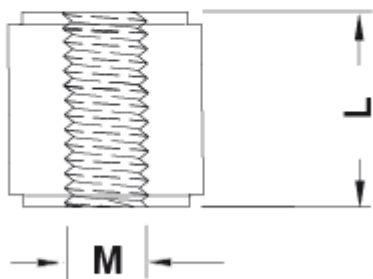

DISTANZIATORI F/F M2 ESAGONO 5,0

Descrizione tecnica

Materiale: PA 6 , 25%GV

Colore: nero

Autoestinguenza: HB (UL 94)

Temperatura esercizio : -30°C ~ 110°C

Tutte le quote sono in mm

VERSION 1

VERSION 2

Codice	L	M	SW	Type	Conf./pezzi
6910BB0105.0	5,0	M2	5,0	1	500
6910BB0106.0	6,0	M2	5,0	1	500
6910BB0107.0	7,0	M2	5,0	1	500
6910BB0108.0	8,0	M2	5,0	1	500
6910BB0109.0	9,0	M2	5,0	1	500
6910BB0110.0	10,0	M2	5,0	1	500
6910BB0111.0	11,0	M2	5,0	1	500
6910BB0112.0	12,0	M2	5,0	1	500
6910BB0113.0	13,0	M2	5,0	1	500
6910BB0114.0	14,0	M2	5,0	1	500
6910BB0115.0	15,0	M2	5,0	2	500
6910BB0116.0	16,0	M2	5,0	2	500
6910BB0117.0	17,0	M2	5,0	2	500
6910BB0118.0	18,0	M2	5,0	2	500
6910BB0119.0	19,0	M2	5,0	2	500
6910BB0120.0	20,0	M2	5,0	2	500
6910BB0121.0	21,0	M2	5,0	2	500
6910BB0122.0	22,0	M2	5,0	2	500
6910BB0123.0	23,0	M2	5,0	2	500
6910BB0124.0	24,0	M2	5,0	2	500
6910BB0125.0	25,0	M2	5,0	2	500
6910BB0126.0	26,0	M2	5,0	2	500
6910BB0127.0	27,0	M2	5,0	2	500
6910BB0128.0	28,0	M2	5,0	2	500
6910BB0129.0	29,0	M2	5,0	2	500
6910BB0130.0	30,0	M2	5,0	2	500
6910BB0131.0	31,0	M2	5,0	2	500
6910BB0132.0	32,0	M2	5,0	2	500
6910BB0133.0	33,0	M2	5,0	2	500
6910BB0134.0	34,0	M2	5,0	2	500
6910BB0135.0	35,0	M2	5,0	2	500

Codice	L	M	SW	Type	Conf./pezzi
6910BB0136.0	36,0	M2	5,0	2	500
6910BB0137.0	37,0	M2	5,0	2	500
6910BB0138.0	38,0	M2	5,0	2	500
6910BB0139.0	39,0	M2	5,0	2	500
6910BB0140.0	40,0	M2	5,0	2	500
6910BB0141.0	41,0	M2	5,0	2	500
6910BB0142.0	42,0	M2	5,0	2	500
6910BB0143.0	43,0	M2	5,0	2	500
6910BB0144.0	44,0	M2	5,0	2	500
6910BB0145.0	45,0	M2	5,0	2	500