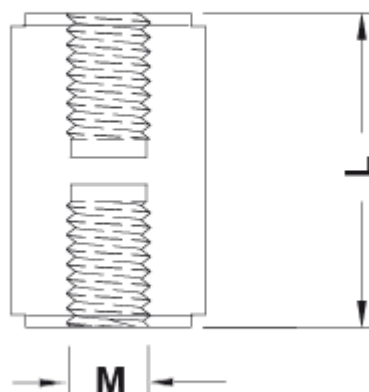

DISTANZIATORI F/F M2 ESAGONO 5,0

Descrizione tecnica

Materiale: PA 6 , 25%GV

Colore: nero

Autoestinguenza: HB (UL 94)

Temperatura esercizio : -30°C ~ 110°C

Tutte le quote sono in mm

VERSION 1

VERSION 2

Codice	L	M	SW	Type	Conf./pezzi
6910BB0105.0	5,0	M2	5,0	1	500
6910BB0106.0	6,0	M2	5,0	1	500
6910BB0107.0	7,0	M2	5,0	1	500
6910BB0108.0	8,0	M2	5,0	1	500
6910BB0109.0	9,0	M2	5,0	1	500
6910BB0110.0	10,0	M2	5,0	1	500
6910BB0111.0	11,0	M2	5,0	1	500
6910BB0112.0	12,0	M2	5,0	1	500
6910BB0113.0	13,0	M2	5,0	1	500
6910BB0114.0	14,0	M2	5,0	1	500
6910BB0115.0	15,0	M2	5,0	2	500
6910BB0116.0	16,0	M2	5,0	2	500
6910BB0117.0	17,0	M2	5,0	2	500
6910BB0118.0	18,0	M2	5,0	2	500
6910BB0119.0	19,0	M2	5,0	2	500
6910BB0120.0	20,0	M2	5,0	2	500
6910BB0121.0	21,0	M2	5,0	2	500
6910BB0122.0	22,0	M2	5,0	2	500
6910BB0123.0	23,0	M2	5,0	2	500
6910BB0124.0	24,0	M2	5,0	2	500
6910BB0125.0	25,0	M2	5,0	2	500
6910BB0126.0	26,0	M2	5,0	2	500
6910BB0127.0	27,0	M2	5,0	2	500
6910BB0128.0	28,0	M2	5,0	2	500
6910BB0129.0	29,0	M2	5,0	2	500
6910BB0130.0	30,0	M2	5,0	2	500
6910BB0131.0	31,0	M2	5,0	2	500
6910BB0132.0	32,0	M2	5,0	2	500
6910BB0133.0	33,0	M2	5,0	2	500
6910BB0134.0	34,0	M2	5,0	2	500
6910BB0135.0	35,0	M2	5,0	2	500

Codice	L	M	SW	Type	Conf./pezzi
6910BB0136.0	36,0	M2	5,0	2	500
6910BB0137.0	37,0	M2	5,0	2	500
6910BB0138.0	38,0	M2	5,0	2	500
6910BB0139.0	39,0	M2	5,0	2	500
6910BB0140.0	40,0	M2	5,0	2	500
6910BB0141.0	41,0	M2	5,0	2	500
6910BB0142.0	42,0	M2	5,0	2	500
6910BB0143.0	43,0	M2	5,0	2	500
6910BB0144.0	44,0	M2	5,0	2	500
6910BB0145.0	45,0	M2	5,0	2	500