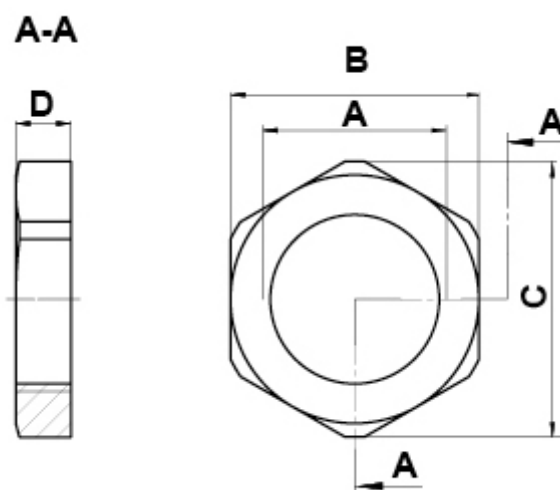

CONTRODADI PASSO METRICO

Descrizione tecnica

Materiale: Vedi tabella

Autoestinguenza :

- **PA 6 CV:** HB (UL94)

- **PA 6:** V2 (UL94)

Colore: Vedi tabella

Temperatura d'esercizio: -20°C ~ +100°C

Tutte le quote sono in mm

Metrico a norma EN 60423

Codice	A	B	C	D	Colore	Materiale	Conf./pezzi
8641BB117001	M12x1,5	17,0	19,0	5,0	RAL 7001	PA 6 GF	100

Codice	A	B	C	D	Colore	Materiale	Conf./pezzi
8608BB019005	M12x1,5	17,0	19,0	5,0	RAL 9005	PA 6 GF	100
8616BB117035	M12x1,5	17,0	19,0	5,0	RAL 7035	PA 6 GF	100
8609BB019005	M16x1,5	22,0	25,0	5,0	RAL 9005	PA 6 GF	100
8617BB117035	M16x1,5	22,0	25,0	5,0	RAL 7035	PA 6 GF	100
8642BB117001	M16x1,5	22,0	25,0	5,0	RAL 7001	PA 6 GF	100
8643BB117001	M20x1,5	27,0	30,0	6,0	RAL 7001	PA 6 GF	100
8610BB019005	M20x1,5	27,0	30,0	6,0	RAL 9005	PA 6 GF	100
8618BB117035	M20x1,5	27,0	30,0	6,0	RAL 7035	PA 6 GF	100
8644BB117001	M25x1,5	32,0	36,0	6,0	RAL 7001	PA 6 GF	100
8611BB019005	M25x1,5	32,0	36,0	6,0	RAL 9005	PA 6 GF	100
8619BB117035	M25x1,5	32,0	36,0	6,0	RAL 7035	PA 6 GF	100
8612BB019005	M32x1,5	41,0	46,0	7,0	RAL 9005	PA 6 GF	100
8620BB117035	M32x1,5	41,0	46,0	7,0	RAL 7035	PA 6 GF	100
8645BB117001	M32x1,5	41,0	46,0	7,0	RAL 7001	PA 6 GF	100
8621BB117035	M40x1,5	50,0	54,0	7,0	RAL 7035	PA 6 GF	50
8646BB117001	M40x1,5	50,0	54,0	7,0	RAL 7001	PA 6 GF	50
8613BB019005	M40x1,5	50,0	54,0	7,0	RAL 9005	PA 6 GF	50
8622AA117035	M50x1,5	60,0	67,0	8,0	RAL 7035	PA 6	50
8647AA117001	M50x1,5	60,0	67,0	8,0	RAL 7001	PA 6	50
8614AA019005	M50x1,5	60,0	67,0	8,0	RAL 9005	PA 6	50
8623AA117035	M63x1,5	75,0	83,0	8,0	RAL 7035	PA 6	50
11442AA117001	M63x1,5	75,0	83,0	8,0	RAL 7001	PA 6	50
8615AA019005	M63x1,5	75,0	83,0	8,0	RAL 9005	PA 6	50