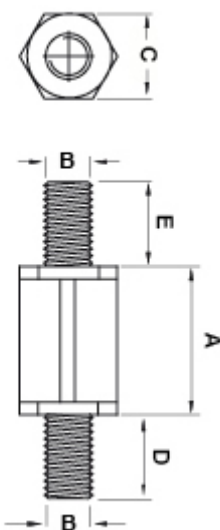

SEPARADOR MÉTRICO HEXAGONAL MM M2.5

Descripción Técnica

Material: PA66

Color: Negro

Autoextinguibilidad: UL94-HB

Temperatura de trabajo: -30°C ~ +150°C

Todas las medidas están indicadas en mm

Codigo	A	B	C	D	E	Conf./piezas
8164AA0103.0	3,0	M2,5	5,0	6,0	6,0	500
8164AA0104.0	4,0	M2,5	5,0	6,0	6,0	500
8164AA0105.0	5,0	M2,5	5,0	6,0	6,0	500
8164AA0106.0	6,0	M2,5	5,0	6,0	6,0	500

Codigo	A	B	C	D	E	Conf./piezas
8164AA0107.0	7,0	M2,5	5,0	6,0	6,0	500
8164AA0108.0	8,0	M2,5	5,0	6,0	6,0	500
8164AA0109.0	9,0	M2,5	5,0	6,0	6,0	500
8164AA0110.0	10,0	M2,5	5,0	6,0	6,0	500
8164AA0111.0	11,0	M2,5	5,0	6,0	6,0	500
8164AA0112.0	12,0	M2,5	5,0	6,0	6,0	500
8164AA0113.0	13,0	M2,5	5,0	6,0	6,0	500
8164AA0114.0	14,0	M2,5	5,0	6,0	6,0	500
8164AA0115.0	15,0	M2,5	5,0	6,0	6,0	500
8164AA0116.0	16,0	M2,5	5,0	6,0	6,0	500
8164AA0117.0	17,0	M2,5	5,0	6,0	6,0	500
8164AA0118.0	18,0	M2,5	5,0	6,0	6,0	500
8164AA0119.0	19,0	M2,5	5,0	6,0	6,0	500
8164AA0120.0	20,0	M2,5	5,0	6,0	6,0	500
8164AA0121.0	21,0	M2,5	5,0	6,0	6,0	500
8164AA0122.0	22,0	M2,5	5,0	6,0	6,0	500
8164AA0123.0	23,0	M2,5	5,0	6,0	6,0	500
8164AA0124.0	24,0	M2,5	5,0	6,0	6,0	500
8164AA0125.0	25,0	M2,5	5,0	6,0	6,0	500
8164AA0126.0	26,0	M2,5	5,0	6,0	6,0	500
8164AA0127.0	27,0	M2,5	5,0	6,0	6,0	500
8164AA0128.0	28,0	M2,5	5,0	6,0	6,0	500
8164AA0129.0	29,0	M2,5	5,0	6,0	6,0	500
8164AA0130.0	30,0	M2,5	5,0	6,0	6,0	500
8164AA0131.0	31,0	M2,5	5,0	6,0	6,0	500
8164AA0132.0	32,0	M2,5	5,0	6,0	6,0	500
8164AA0133.0	33,0	M2,5	5,0	6,0	6,0	500
8164AA0134.0	34,0	M2,5	5,0	6,0	6,0	500
8164AA0135.0	35,0	M2,5	5,0	6,0	6,0	500
8164AA0136.0	36,0	M2,5	5,0	6,0	6,0	500
8164AA0137.0	37,0	M2,5	5,0	6,0	6,0	500