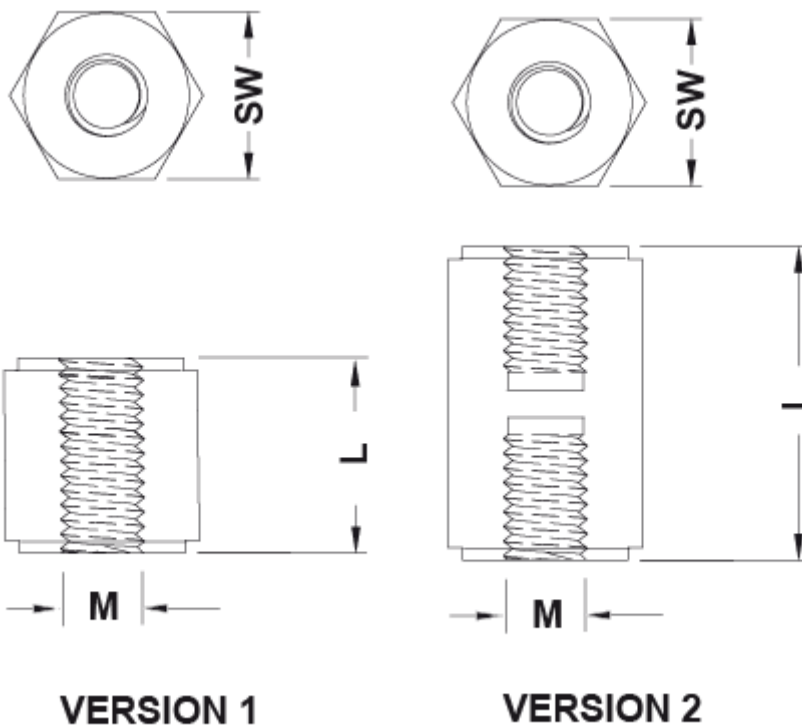

## Descripción Técnica

**Material:** PA6 +25%FV

**Color:** Negro

**Autoextinguibilidad:** UL94-HB

**Temperatura de trabajo:** -30°C ~ +110°C

Todas las medidas están indicadas en mm

Codigo	L	M	SW	Type	Conf./piezas
6914BB0105.0	5,0	M3	7,0	1	1.000
6914BB0106.0	6,0	M3	7,0	1	1.000
6914BB0107.0	7,0	M3	7,0	1	1.000
6914BB0108.0	8,0	M3	7,0	1	1.000
6914BB0109.0	9,0	M3	7,0	1	1.000
6914BB0110.0	10,0	M3	7,0	1	1.000
6914BB0111.0	11,0	M3	7,0	1	1.000
6914BB0112.0	12,0	M3	7,0	1	1.000
6914BB0113.0	13,0	M3	7,0	1	1.000
6914BB0114.0	14,0	M3	7,0	1	1.000
6914BB0115.0	15,0	M3	7,0	2	1.000
6914BB0116.0	16,0	M3	7,0	2	1.000
6914BB0117.0	17,0	M3	7,0	2	1.000
6914BB0118.0	18,0	M3	7,0	2	1.000
6914BB0119.0	19,0	M3	7,0	2	1.000
6914BB0120.0	20,0	M3	7,0	2	1.000
6914BB0121.0	21,0	M3	7,0	2	1.000
6914BB0122.0	22,0	M3	7,0	2	1.000
6914BB0123.0	23,0	M3	7,0	2	1.000
6914BB0124.0	24,0	M3	7,0	2	1.000
6914BB0125.0	25,0	M3	7,0	2	1.000
6914BB0126.0	26,0	M3	7,0	2	1.000
6914BB0127.0	27,0	M3	7,0	2	1.000
6914BB0128.0	28,0	M3	7,0	2	1.000
6914BB0129.0	29,0	M3	7,0	2	1.000
6914BB0130.0	30,0	M3	7,0	2	1.000
6914BB0131.0	31,0	M3	7,0	2	1.000
6914BB0132.0	32,0	M3	7,0	2	1.000
6914BB0133.0	33,0	M3	7,0	2	1.000
6914BB0134.0	34,0	M3	7,0	2	1.000
6914BB0135.0	35,0	M3	7,0	2	1.000