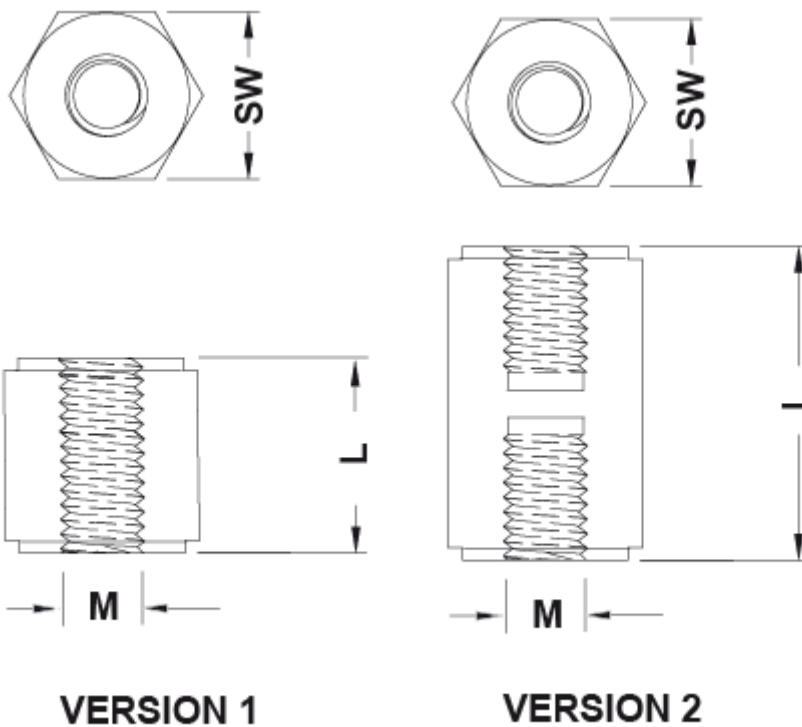

SEPARADOR MÉTRICO HEXAGONAL HH M3 HEX 6.0

Descripción Técnica

Material: PA6 +25%FV

Color: Negro

Autoextinguibilidad: UL94-HB

Temperatura de trabajo: -30°C ~ +110°C

Todas las medidas están indicadas en mm

Codigo	L	M	SW	Type	Conf./piezas
6913BB0105.0	5,0	M3	6,0	1	500
6913BB0106.0	6,0	M3	6,0	1	500
6913BB0107.0	7,0	M3	6,0	1	500
6913BB0108.0	8,0	M3	6,0	1	500
6913BB0109.0	9,0	M3	6,0	1	500
6913BB0110.0	10,0	M3	6,0	1	500
6913BB0111.0	11,0	M3	6,0	1	500
6913BB0112.0	12,0	M3	6,0	1	500
6913BB0113.0	13,0	M3	6,0	1	500
6913BB0114.0	14,0	M3	6,0	1	500
6913BB0115.0	15,0	M3	6,0	1	500
6913BB0116.0	16,0	M3	6,0	2	500
6913BB0117.0	17,0	M3	6,0	2	500
6913BB0118.0	18,0	M3	6,0	2	500
6913BB0119.0	19,0	M3	6,0	2	500
6913BB0120.0	20,0	M3	6,0	2	500
6913BB0121.0	21,0	M3	6,0	2	500
6913BB0122.0	22,0	M3	6,0	2	500
6913BB0123.0	23,0	M3	6,0	2	500
6913BB0124.0	24,0	M3	6,0	2	500
6913BB0125.0	25,0	M3	6,0	2	500
6913BB0126.0	26,0	M3	6,0	2	500
6913BB0127.0	27,0	M3	6,0	2	500
6913BB0128.0	28,0	M3	6,0	1	500
6913BB0129.0	29,0	M3	6,0	2	500
6913BB0130.0	30,0	M3	6,0	2	500
6913BB0131.0	31,0	M3	6,0	2	500
6913BB0132.0	32,0	M3	6,0	2	500
6913BB0133.0	33,0	M3	6,0	2	500
6913BB0134.0	34,0	M3	6,0	2	500
6913BB0135.0	35,0	M3	6,0	2	500