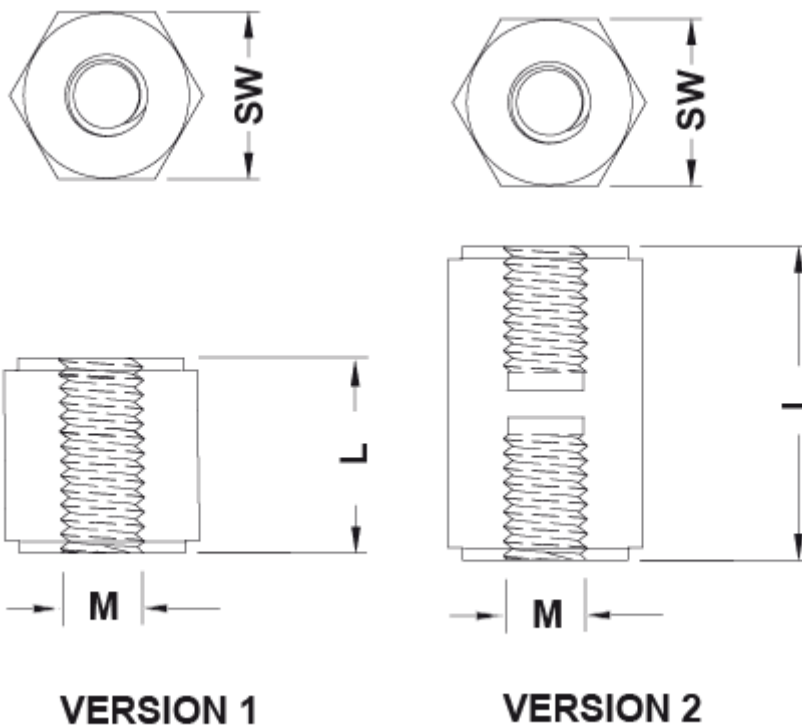

SEPARADOR MÉTRICO HEXAGONAL HH M2 HEX 5.0

Descripción Técnica

Material: PA6 + 25% FV

Color: Negro

Autoextinguibilidad: UL94-HB

Temperatura de trabajo : -30°C ~ 110°C

Todas las medidas están indicadas en mm

Codigo	L	M	SW	Type	Conf./piezas
6910BB0105.0	5,0	M2	5,0	1	500
6910BB0106.0	6,0	M2	5,0	1	500
6910BB0107.0	7,0	M2	5,0	1	500
6910BB0108.0	8,0	M2	5,0	1	500
6910BB0109.0	9,0	M2	5,0	1	500
6910BB0110.0	10,0	M2	5,0	1	500
6910BB0111.0	11,0	M2	5,0	1	500
6910BB0112.0	12,0	M2	5,0	1	500
6910BB0113.0	13,0	M2	5,0	1	500
6910BB0114.0	14,0	M2	5,0	1	500
6910BB0115.0	15,0	M2	5,0	2	500
6910BB0116.0	16,0	M2	5,0	2	500
6910BB0117.0	17,0	M2	5,0	2	500
6910BB0118.0	18,0	M2	5,0	2	500
6910BB0119.0	19,0	M2	5,0	2	500
6910BB0120.0	20,0	M2	5,0	2	500
6910BB0121.0	21,0	M2	5,0	2	500
6910BB0122.0	22,0	M2	5,0	2	500
6910BB0123.0	23,0	M2	5,0	2	500
6910BB0124.0	24,0	M2	5,0	2	500
6910BB0125.0	25,0	M2	5,0	2	500
6910BB0126.0	26,0	M2	5,0	2	500
6910BB0127.0	27,0	M2	5,0	2	500
6910BB0128.0	28,0	M2	5,0	2	500
6910BB0129.0	29,0	M2	5,0	2	500
6910BB0130.0	30,0	M2	5,0	2	500
6910BB0131.0	31,0	M2	5,0	2	500
6910BB0132.0	32,0	M2	5,0	2	500
6910BB0133.0	33,0	M2	5,0	2	500
6910BB0134.0	34,0	M2	5,0	2	500
6910BB0135.0	35,0	M2	5,0	2	500

Codigo	L	M	SW	Type	Conf./piezas
6910BB0136.0	36,0	M2	5,0	2	500
6910BB0137.0	37,0	M2	5,0	2	500
6910BB0138.0	38,0	M2	5,0	2	500
6910BB0139.0	39,0	M2	5,0	2	500
6910BB0140.0	40,0	M2	5,0	2	500
6910BB0141.0	41,0	M2	5,0	2	500
6910BB0142.0	42,0	M2	5,0	2	500
6910BB0143.0	43,0	M2	5,0	2	500
6910BB0144.0	44,0	M2	5,0	2	500
6910BB0145.0	45,0	M2	5,0	2	500