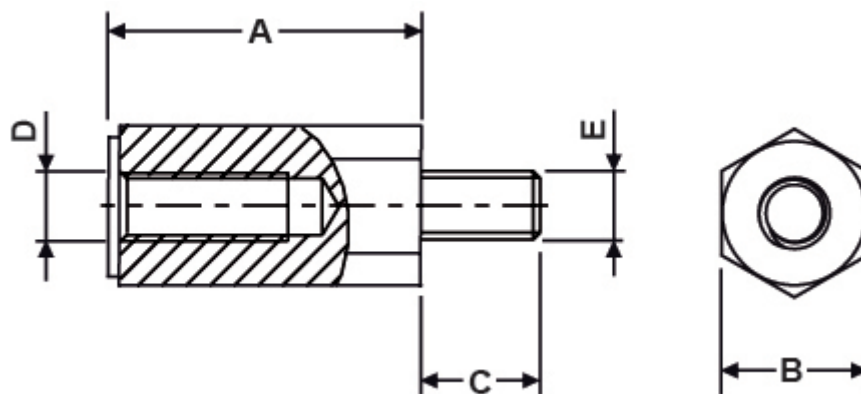

SEPARADOR HEXAGONAL MH M4 HEXÁGONO DE 8

Descripción Técnica

Material: PA66

Color: Negro

Autoextinguibilidad: UL94-HB

Temperatura de trabajo: -35°C ~ +130°C

Todas las medidas están indicadas en mm

Codigo	A	B	C	D	E	Conf./piezas
6924AA0105.0	5,0	8,0	8,0	M4	M4	500
6924AA0106.0	6,0	8,0	8,0	M4	M4	500
6924AA0107.0	7,0	8,0	8,0	M4	M4	500
6924AA0108.0	8,0	8,0	8,0	M4	M4	500
6924AA0109.0	9,0	8,0	8,0	M4	M4	500
6924AA0110.0	10,0	8,0	8,0	M4	M4	500
6924AA0111.0	11,0	8,0	8,0	M4	M4	500

Codigo	A	B	C	D	E	Conf./piezas
6924AA0112.0	12,0	8,0	8,0	M4	M4	500
6924AA0113.0	13,0	8,0	8,0	M4	M4	500
6924AA0114.0	14,0	8,0	8,0	M4	M4	500
6924AA0115.0	15,0	8,0	8,0	M4	M4	500
6924AA0116.0	16,0	8,0	8,0	M4	M4	500
6924AA0117.0	17,0	8,0	8,0	M4	M4	500
6924AA0118.0	18,0	8,0	8,0	M4	M4	500
6924AA0119.0	19,0	8,0	8,0	M4	M4	500
6924AA0120.0	20,0	8,0	8,0	M4	M4	500
6924AA0121.0	21,0	8,0	8,0	M4	M4	500
6924AA0122.0	22,0	8,0	8,0	M4	M4	500
6924AA0123.0	23,0	8,0	8,0	M4	M4	500
6924AA0124.0	24,0	8,0	8,0	M4	M4	500
6924AA0125.0	25,0	8,0	8,0	M4	M4	500
6924AA0126.0	26,0	8,0	8,0	M4	M4	500
6924AA0127.0	27,0	8,0	8,0	M4	M4	500
6924AA0128.0	28,0	8,0	8,0	M4	M4	500
6924AA0129.0	29,0	8,0	8,0	M4	M4	500
6924AA0130.0	30,0	8,0	8,0	M4	M4	500
6924AA0131.0	31,0	8,0	8,0	M4	M4	500
6924AA0132.0	32,0	8,0	8,0	M4	M4	500
6924AA0133.0	33,0	8,0	8,0	M4	M4	500
6924AA0134.0	34,0	8,0	8,0	M4	M4	500
6924AA0135.0	35,0	8,0	8,0	M4	M4	500
6924AA0136.0	36,0	8,0	8,0	M4	M4	500
6924AA0137.0	37,0	8,0	8,0	M4	M4	500
6924AA0138.0	38,0	8,0	8,0	M4	M4	500
6924AA0139.0	39,0	8,0	8,0	M4	M4	500
6924AA0140.0	40,0	8,0	8,0	M4	M4	500
6924AA0141.0	41,0	8,0	8,0	M4	M4	500
6924AA0142.0	42,0	8,0	8,0	M4	M4	500