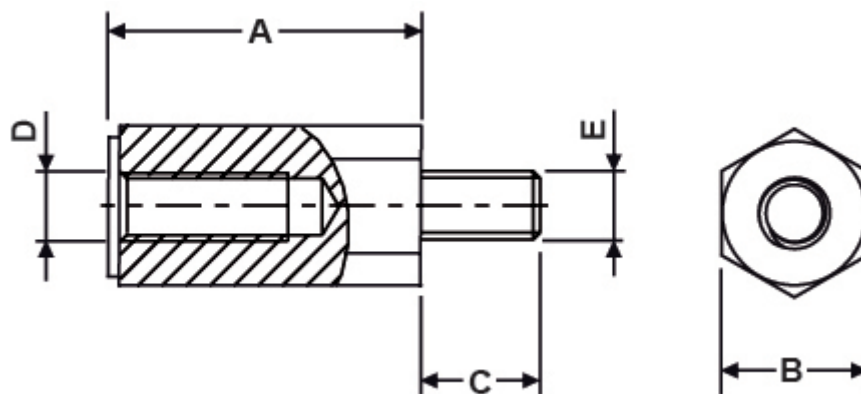

SEPARADOR HEXAGONAL MH M3 HEXÁGONO DE 8

Descripción Técnica

Materiale: PA66

Color: Negro

Autoexinguibilidad: UL94-HB

Temperatura de trabajo: -35°C ~ +130°C

Todas las medidas están indicadas en mm

Codigo	A	B	C	D	E	Conf./piezas
6923AA0105.0	5,0	8,0	8,0	M3	M3	500
6923AA0106.0	6,0	8,0	8,0	M3	M3	500
6923AA0107.0	7,0	8,0	8,0	M3	M3	500
6923AA0108.0	8,0	8,0	8,0	M3	M3	500
6923AA0109.0	9,0	8,0	8,0	M3	M3	500
6923AA0110.0	10,0	8,0	8,0	M3	M3	500
6923AA0111.0	11,0	8,0	8,0	M3	M3	500

Codigo	A	B	C	D	E	Conf./piezas
6923AA0112.0	12,0	8,0	8,0	M3	M3	500
6923AA0113.0	13,0	8,0	8,0	M3	M3	500
6923AA0114.0	14,0	8,0	8,0	M3	M3	500
6923AA0115.0	15,0	8,0	8,0	M3	M3	500
6923AA0116.0	16,0	8,0	8,0	M3	M3	500
6923AA0117.0	17,0	8,0	8,0	M3	M3	500
6923AA0118.0	18,0	8,0	8,0	M3	M3	500
6923AA0119.0	19,0	8,0	8,0	M3	M3	500
6923AA0120.0	20,0	8,0	8,0	M3	M3	500
6923AA0121.0	21,0	8,0	8,0	M3	M3	500
6923AA0122.0	22,0	8,0	8,0	M3	M3	500
6923AA0123.0	23,0	8,0	8,0	M3	M3	500
6923AA0124.0	24,0	8,0	8,0	M3	M3	500
6923AA0125.0	25,0	8,0	8,0	M3	M3	500
6923AA0126.0	26,0	8,0	8,0	M3	M3	500
6923AA0127.0	27,0	8,0	8,0	M3	M3	500
6923AA0128.0	28,0	8,0	8,0	M3	M3	500
6923AA0129.0	29,0	8,0	8,0	M3	M3	500
6923AA0130.0	30,0	8,0	8,0	M3	M3	500
6923AA0131.0	31,0	8,0	8,0	M3	M3	500
6923AA0132.0	32,0	8,0	8,0	M3	M3	500
6923AA0133.0	33,0	8,0	8,0	M3	M3	500
6923AA0134.0	34,0	8,0	8,0	M3	M3	500
6923AA0135.0	35,0	8,0	8,0	M3	M3	500
6923AA0136.0	36,0	8,0	8,0	M3	M3	500
6923AA0137.0	37,0	8,0	8,0	M3	M3	500
6923AA0138.0	38,0	8,0	8,0	M3	M3	500
6923AA0139.0	39,0	8,0	8,0	M3	M3	500
6923AA0140.0	40,0	8,0	8,0	M3	M3	500
6923AA0141.0	41,0	8,0	8,0	M3	M3	500
6923AA0142.0	42,0	8,0	8,0	M3	M3	500