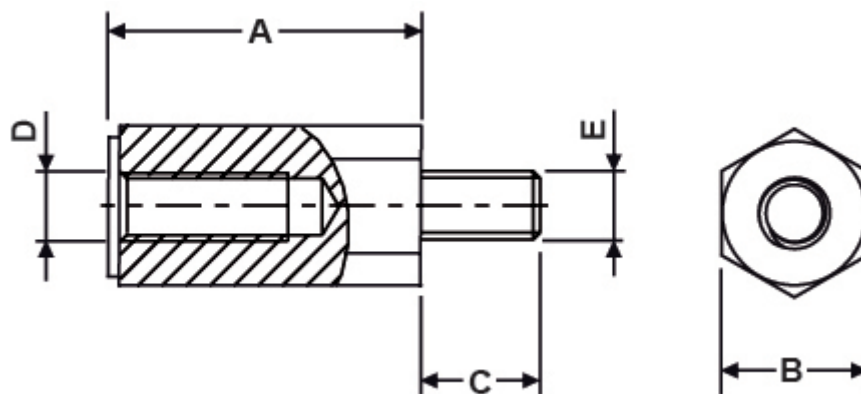

SEPARADOR HEXAGONAL MH M3 HEXÁGONO 5.5 MM

Descripción Técnica

Material: PA66

Color: Negro

Autoextinguibilidad: UL94-HB

Temperatura de trabajo: -30°C ~ +130°C

Todas las medidas están indicadas en mm

Codigo	A	B	C	D	E	Conf./piezas
6921AA0105.0	5,0	5,5	8,0	M3	M3	500
6921AA0106.0	6,0	5,5	8,0	M3	M3	500
6921AA0107.0	7,0	5,5	8,0	M3	M3	500
6921AA0108.0	8,0	5,5	8,0	M3	M3	500
6921AA0109.0	9,0	5,5	8,0	M3	M3	500
6921AA0110.0	10,0	5,5	8,0	M3	M3	500
6921AA0111.0	11,0	5,5	8,0	M3	M3	500

Codigo	A	B	C	D	E	Conf./piezas
6921AA0112.0	12,0	5,5	8,0	M3	M3	500
6921AA0113.0	13,0	5,5	8,0	M3	M3	500
6921AA0114.0	14,0	5,5	8,0	M3	M3	500
6921AA0115.0	15,0	5,5	8,0	M3	M3	500
6921AA0116.0	16,0	5,5	8,0	M3	M3	500
6921AA0117.0	17,0	5,5	8,0	M3	M3	500
6921AA0118.0	18,0	5,5	8,0	M3	M3	500
6921AA0119.0	19,0	5,5	8,0	M3	M3	500
6921AA0120.0	20,0	5,5	8,0	M3	M3	500
6921AA0121.0	21,0	5,5	8,0	M3	M3	500
6921AA0122.0	22,0	5,5	8,0	M3	M3	500
6921AA0123.0	23,0	5,5	8,0	M3	M3	500
6921AA0124.0	24,0	5,5	8,0	M3	M3	500
6921AA0125.0	25,0	5,5	8,0	M3	M3	500
6921AA0126.0	26,0	5,5	8,0	M3	M3	500
6921AA0127.0	27,0	5,5	8,0	M3	M3	500
6921AA0128.0	28,0	5,5	8,0	M3	M3	500
6921AA0129.0	29,0	5,5	8,0	M3	M3	500
6921AA0130.0	30,0	5,5	8,0	M3	M3	500
6921AA0131.0	31,0	5,5	8,0	M3	M3	500
6921AA0132.0	32,0	5,5	8,0	M3	M3	500
6921AA0133.0	33,0	5,5	8,0	M3	M3	500
6921AA0134.0	34,0	5,5	8,0	M3	M3	500
6921AA0135.0	35,0	5,5	8,0	M3	M3	500
6921AA0136.0	36,0	5,5	8,0	M3	M3	500
6921AA0137.0	37,0	5,5	8,0	M3	M3	500
6921AA0138.0	38,0	5,5	8,0	M3	M3	500
6921AA0139.0	39,0	5,5	8,0	M3	M3	500
6921AA0140.0	40,0	5,5	8,0	M3	M3	500
6921AA0141.0	41,0	5,5	8,0	M3	M3	500
6921AA0142.0	42,0	5,5	8,0	M3	M3	500