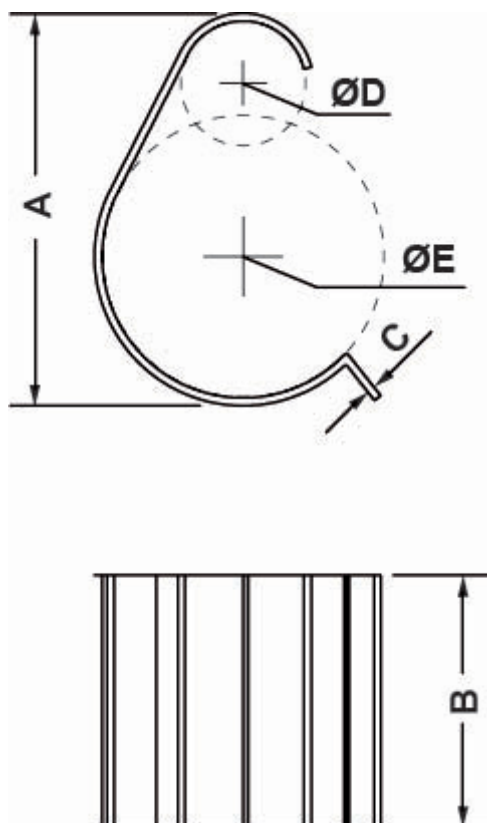

CLIPS PARA TUBOS

Descripción Técnica

Codigo	A	B	C	D	E	Conf./piezas
12428MC94	27,0	15,0	0,5	6,0 - 8,0	20,0	5.000
12429MC94	23,2	16,0	0,5	8,0	18,0	5.000