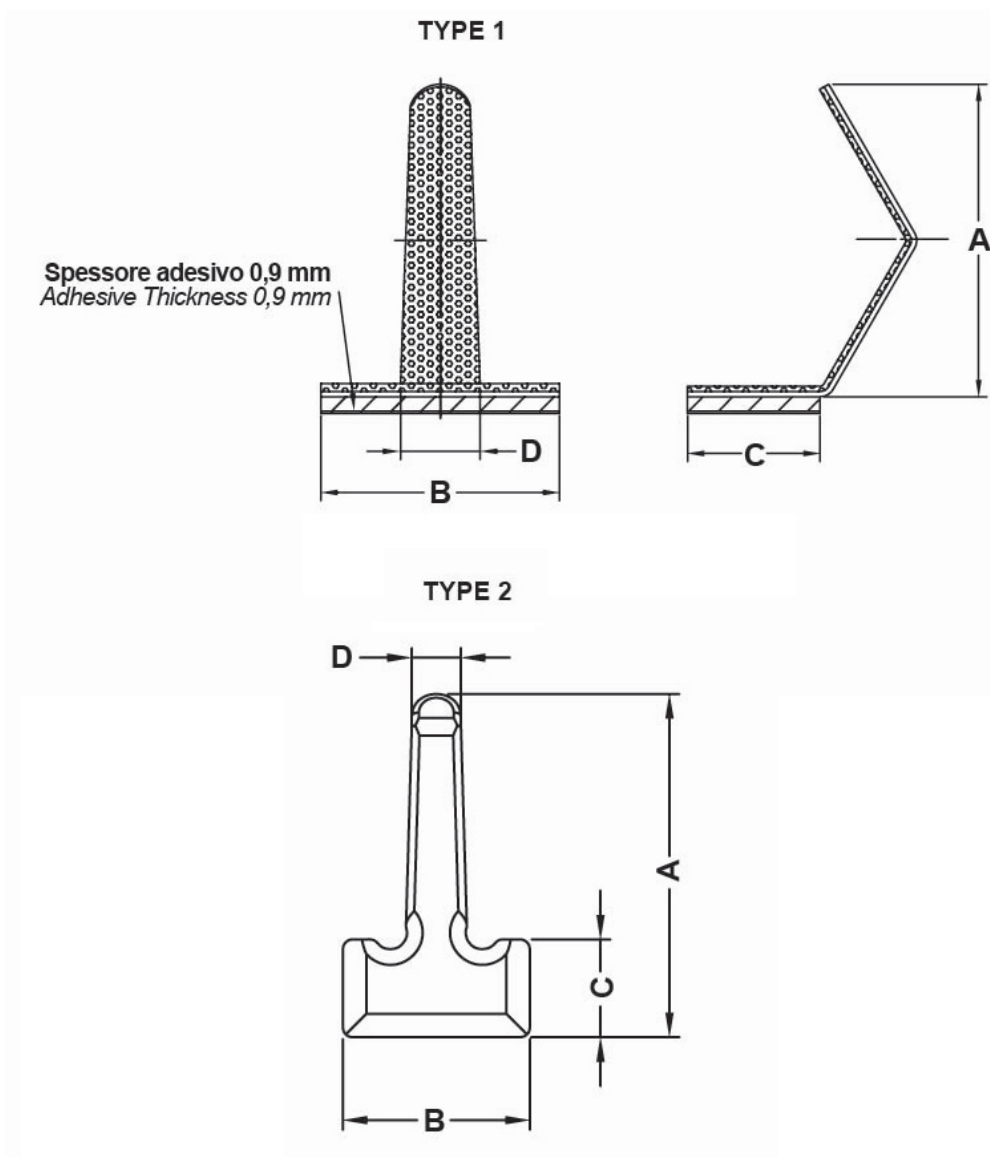

WIRE MOUNT

Technical description

Material: Steel

Colour: Natural

Adhesive: Standard

All dimensions are in mm.

Code	A	B	C	D	Type	MOQ-Pcs
11366MC90AS	23,6	18,0	10,0	6,0	1	1.000
11367MC90AS	35,1	19,1	10,0	5,0	2	1.000