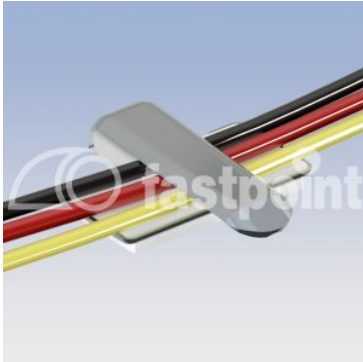

WIRE MOUNT

Technical description

Material: Steel

Colour: Natural

Adhesive: Standard

All dimensions are in mm.

Code	A	B	C	D	Type	MOQ-Pcs
11366MC90AS	23,6	18,0	10,0	6,0	1	1.000
11367MC90AS	35,1	19,1	10,0	5,0	2	1.000