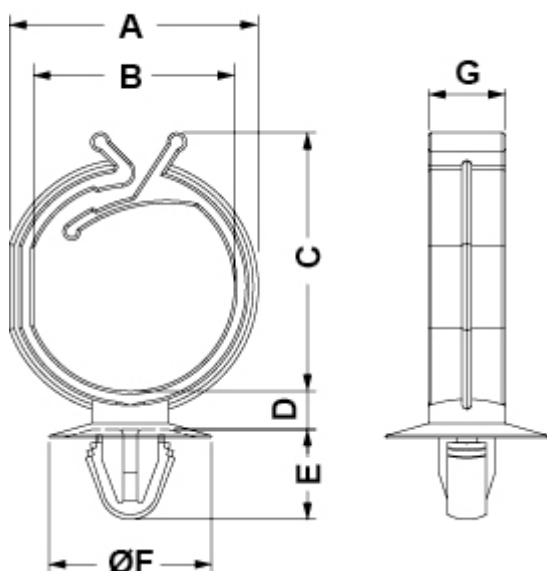

WIRE CLIPS WITH TOP OPENING

Technical description

Code	A	B	C	D	E	F	G	Colour	Mounting hole	Thickness	MOQ-Pcs
12273AA00	24,5	21,5	27,0	4,0	9,4	Ø 17,0	8,0	Naturale - Natural - Natur	Ø 6,5 - 7,0	0,6 - 2,0	1.000
12273AA01	24,5	21,5	27,0	4,0	9,4	Ø 17,0	8,0	Nero - Black - Schwarz	Ø 6,5 - 7,0	0,6 - 2,0	1.000
12273AA02	24,5	21,5	27,0	4,0	9,4	Ø 17,0	8,0	Bianco - White - Weiß	Ø 6,5 - 7,0	0,6 - 2,0	1.000