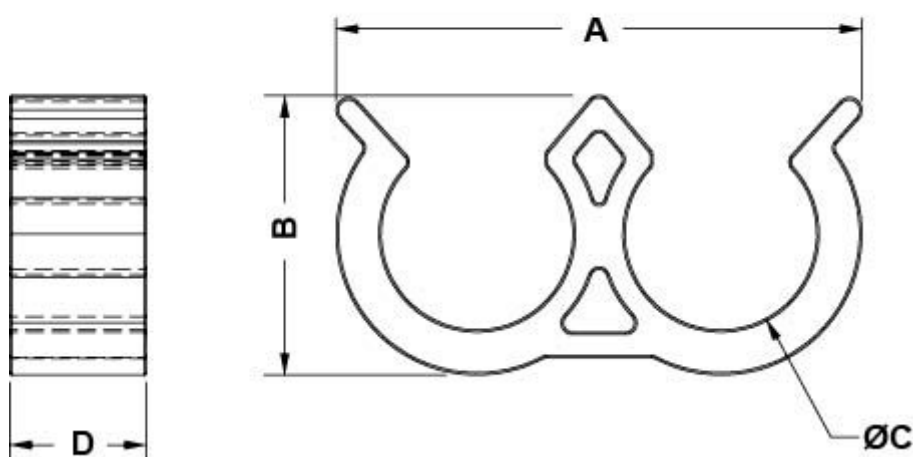

WIRE CLIPS WITH TOP OPENING

Technical description

Code	A	B	C	D	MOQ-Pcs
14981AA01	45,5	24,1	Ø 17,0 - 17,3	11,8	1.000