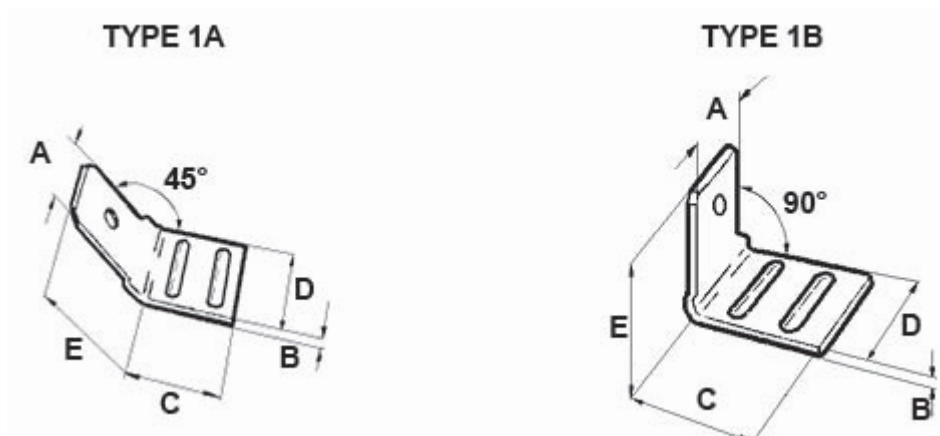

## WELDABLE TABS 45° AND 90°

### Technical description

**Material:** See table

All dimensions are in mm.

Code	A	B	C	D	E	Material	Type	MOQ-Pcs
3673MC92	6,3	0,8	8,0	8,0	10,0	Ferro nichelato	1A	5.000
3675MC92	6,3	0,8	8,0	8,0	10,0	Ferro nichelato	1B	5.000