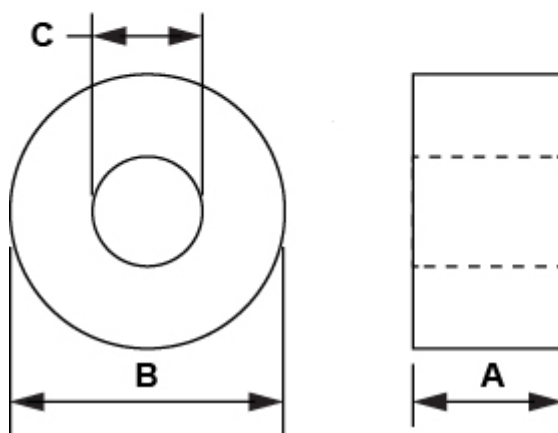

WASHERS AND SPACERS Ø20,0

Technical description

Material: PA 6 Colour: Black Screw non included All dimensions are in mm

Code	A	B	C	MOQ-Pcs
15722BB0103.0	3,0	Ø20,0	Ø8,2	500
15722BB0104.0	4,0	Ø20,0	Ø8,2	500
15722BB0105.0	5,0	Ø20,0	Ø8,2	500
15722BB0106.0	6,0	Ø20,0	Ø8,2	500
15722BB0107.0	7,0	Ø20,0	Ø8,2	500
15722BB0108.0	8,0	Ø20,0	Ø8,2	500
15722BB0109.0	9,0	Ø20,0	Ø8,2	500
15722BB0110.0	10,0	Ø20,0	Ø8,2	500

Code	A	B	C	MOQ-Pcs
15722BB0111.0	11,0	Ø20,0	Ø8,2	500
15722BB0112.0	12,0	Ø20,0	Ø8,2	500
15722BB0113.0	13,0	Ø20,0	Ø8,2	500
15722BB0114.0	14,0	Ø20,0	Ø8,2	500
15722BB0115.0	15,0	Ø20,0	Ø8,2	500
15722BB0116.0	16,0	Ø20,0	Ø8,2	500
15722BB0117.0	17,0	Ø20,0	Ø8,2	500
15722BB0118.0	18,0	Ø20,0	Ø8,2	500
15722BB0119.0	19,0	Ø20,0	Ø8,2	500
15722BB0120.0	20,0	Ø20,0	Ø8,2	500