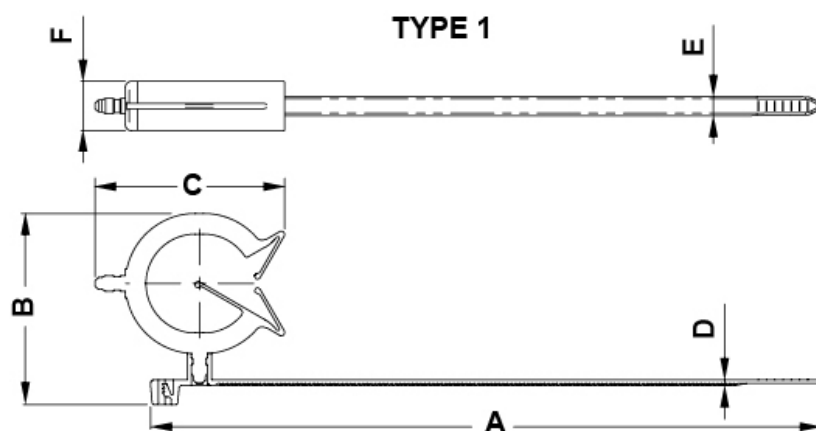

TUBE MOUNTING CABLE TIES

Technical description

Material: PA 6.6

Colour: Black

Working temperature: -40°C ~ +105°C

All dimensions are in mm

Code	Type	A	B	C	D	E	F	Max cable	Pipe	MOQ-Pcs
12979AA01	2	162,9	33,8	29,4	1,3	4,7	10,0	Ø 35,0	Ø10,0 - Ø14,0	1.000
12980AA01	1	162,9	38,4	36,8	1,3	4,7	10,0	Ø 35,0	Ø15,0 - Ø18,0	1.000
12981AA01	1	162,9	46,4	46,0	1,3	4,7	12,0	Ø 35,0	Ø19,0 - Ø24,5	1.000
12982AA01	2	162,9	54,2	49,9	1,3	4,7	12,0	Ø 35,0	Ø25,0 - Ø31,0	1.000
12983AA01	2	162,9	64,9	61,5	1,3	4,7	12,0	Ø 35,0	Ø31,0 - Ø39,0	1.000