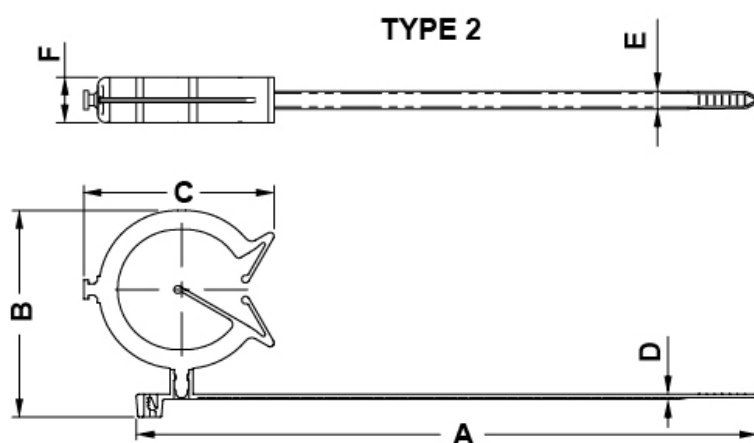

TUBE MOUNTING CABLE TIES

Technical description

Material: PA 6.6

Colour: Black

Working temperature: -40°C ~ +105°C

All dimensions are in mm

Code	Type	A	B	C	D	E	F	Max cable	Pipe	MOQ-Pcs
12979AA01	2	162,9	33,8	29,4	1,3	4,7	10,0	Ø 35,0	Ø10,0 - Ø14,0	1.000
12980AA01	1	162,9	38,4	36,8	1,3	4,7	10,0	Ø 35,0	Ø15,0 - Ø18,0	1.000
12981AA01	1	162,9	46,4	46,0	1,3	4,7	12,0	Ø 35,0	Ø19,0 - Ø24,5	1.000
12982AA01	2	162,9	54,2	49,9	1,3	4,7	12,0	Ø 35,0	Ø25,0 - Ø31,0	1.000
12983AA01	2	162,9	64,9	61,5	1,3	4,7	12,0	Ø 35,0	Ø31,0 - Ø39,0	1.000