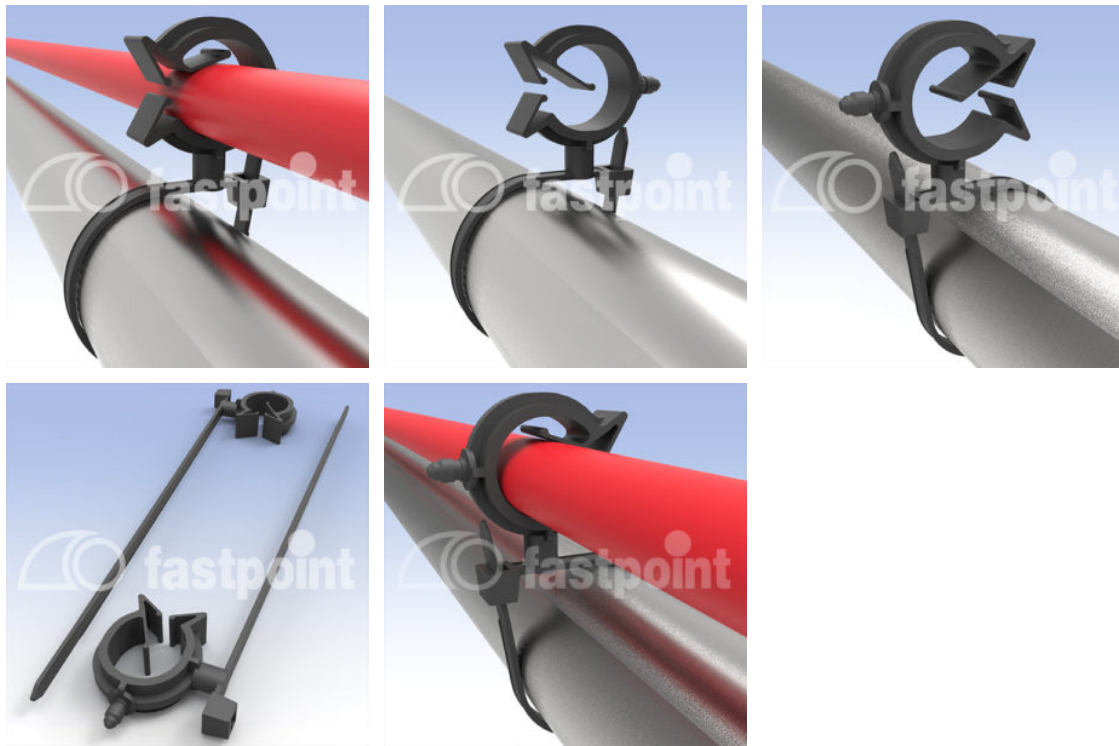

TUBE MOUNTING CABLE TIES

Technical description

Material: PA 6.6

Colour: Black

Working temperature: -40°C ~ +105°C

All dimensions are in mm

Code	Type	A	B	C	D	E	F	Max cable	Pipe	MOQ-Pcs
12979AA01	2	162,9	33,8	29,4	1,3	4,7	10,0	Ø 35,0	Ø10,0 - Ø14,0	1.000
12980AA01	1	162,9	38,4	36,8	1,3	4,7	10,0	Ø 35,0	Ø15,0 - Ø18,0	1.000
12981AA01	1	162,9	46,4	46,0	1,3	4,7	12,0	Ø 35,0	Ø19,0 - Ø24,5	1.000
12982AA01	2	162,9	54,2	49,9	1,3	4,7	12,0	Ø 35,0	Ø25,0 - Ø31,0	1.000
12983AA01	2	162,9	64,9	61,5	1,3	4,7	12,0	Ø 35,0	Ø31,0 - Ø39,0	1.000