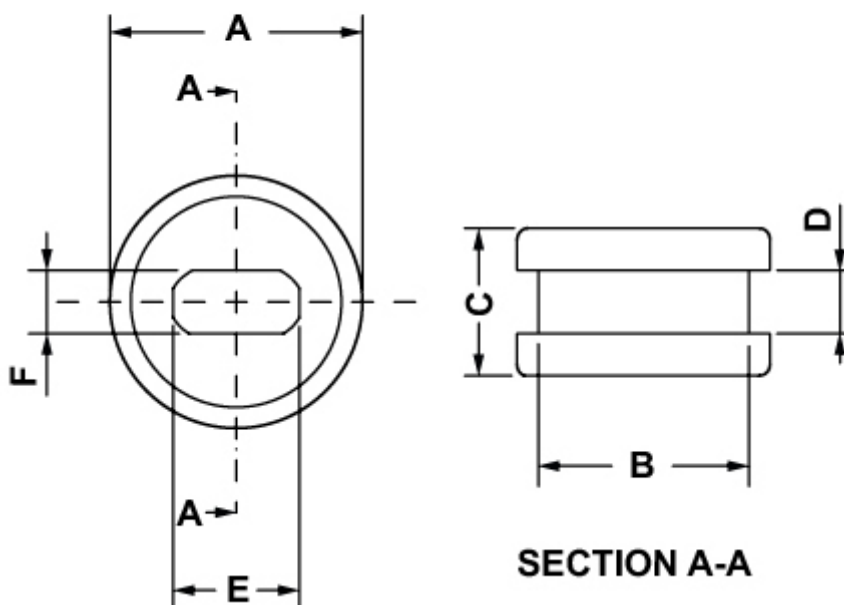

STANDARD GROMMETS

Technical description

Material: PVC Shore 50

Colour: Black

Working temperature: -25°C ~ +60°C

All dimensions are in mm.

Code	A	B	C	D	E	F	MOQ-Pcs
13174CA01	12,0	8,5	7,0	3,0	6,0	3,0	1.000