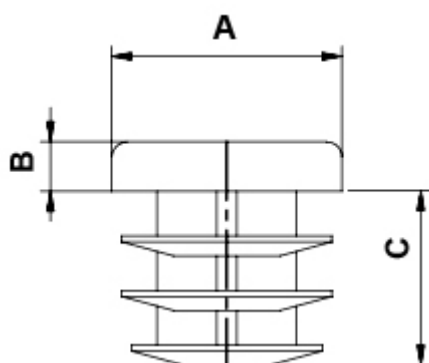

# SQUARE PLUGS

## Technical description

**Material:** Polyethylene LD-PE

**Colour:** Black

**Operating temperature:** -30°C ~ +60°C

All dimensions are in mm.

Code	A	B	C	MOQ-Pcs
3297EA01	12,0	5,0	12,0	1.000
3298EA01	15,0	4,0	11,0	1.000
3299EA01	16,0	5,0	17,0	1.000
3300EA01	18,0	5,0	12,0	1.000

Code	A	B	C	MOQ-Pcs
3301EA01	20,0	5,0	17,0	1.000
3302EA01	22,0	5,0	17,0	1.000
3303EA01	25,0	5,0	17,0	1.000
3304EA01	30,0	5,0	18,0	1.000
3305EA01	35,0	6,0	21,0	1.000
3306EA01	40,0	6,0	21,0	1.000
3307EA01	50,0	6,0	21,0	1.000
3308EA01	60,0	6,0	22,0	1.000