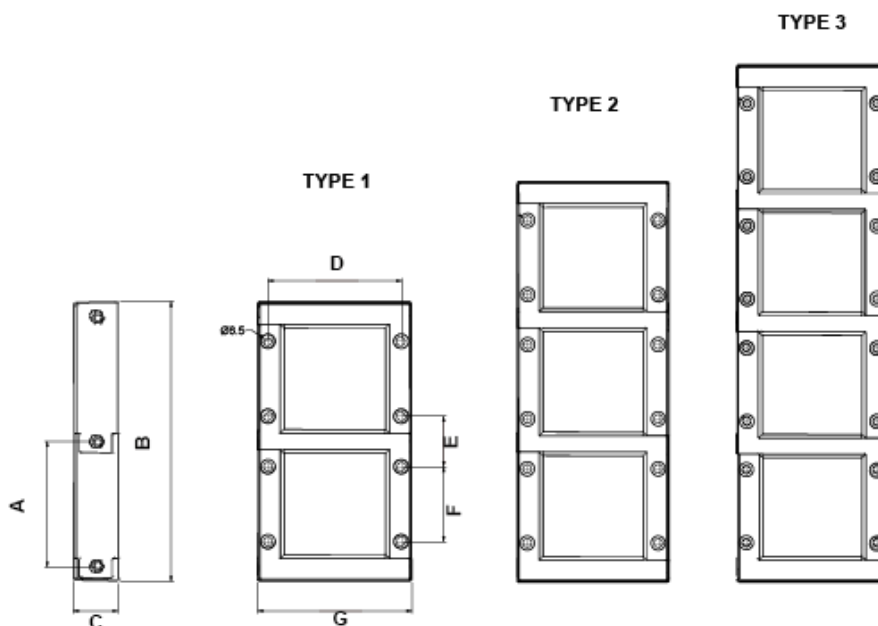

DIVISIBLE FRAMES FOR LARGE CABLES

Technical description

Material: PP+GF

Color: Black

Self-extinguishing: V0 (UL94)

Operating temperature: -40°C ~ +155°C

All dimensions are in mm

Code	Type	A	B	C	D	E	F	G	Apertura	MOQ-Pcs
18947FG01	1	94,5	210,6	33,5	100,5	38,0	56,5	116,0	166,5 x 72,0	1
18948FG01	2	94,5	305,1	33,5	100,5	38,0	56,5	116,0	261,0 x 72,0	1
18949FG01	3	94,5	399,6	33,5	100,5	38,0	56,5	116,0	355,5 x 72,0	1