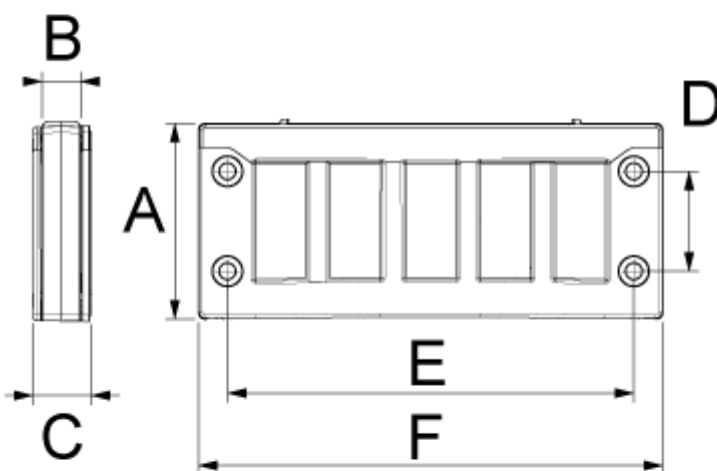

## SPLITTABLE CLIP FRAME DES24 CLICK

### Technical description

**Material:** PP+GF **Color:** Black **Flammability:** V0 (UL94) **Temperature:** -40°C ~ +130°C **Protection:** IP54 **All dimensions are in mm** On request set of 4 fixing screws in AISI304 with black Dacromet finish 16009MCXX