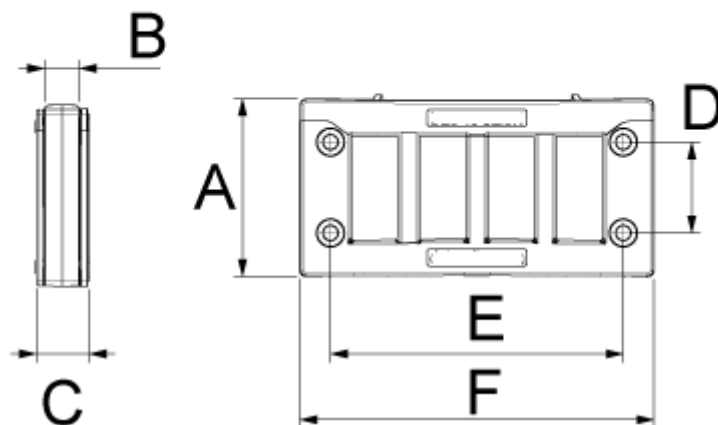

SPLITTABLE CLIP FRAME DES 16 CLICK

Technical description

Material: PP+GF **Color:** Black **Flammability:** V0 (UL94) **Temperature:** -40°C ~ +130°C **Protection:** IP54 **All dimensions are in mm** On request set of 4 fixing screws in AISI304 with black Dacromet finish 16009MCXX