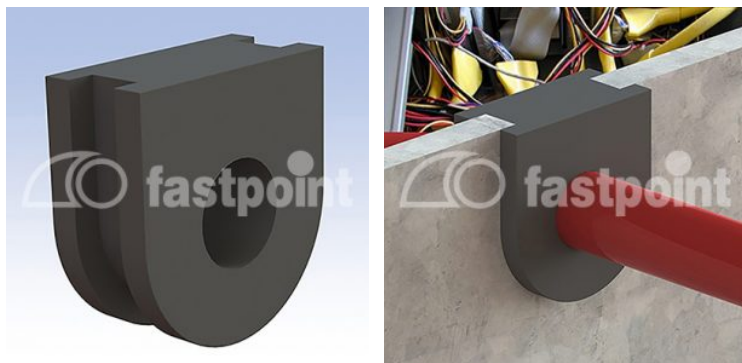

SPECIAL GROMMETS

Technical description

Material: PVC

Colour: Black

Operating temperature: PVC: -25°C ~ +60°C TPE: -28°C ~ +90°C available by special request

All dimensions are in mm.

Code	A	B	C	D	E	F	G	Material	Notes	MOQ-Pcs
13081CA01M	24,0	13,5	-	20,0	24,0	9,0	2,0	PVC	Con membrana / With membrane	1.000
15902PS01	24,0	13,5	12,0	20,0	24,0	9,0	4,0	TPE	500	