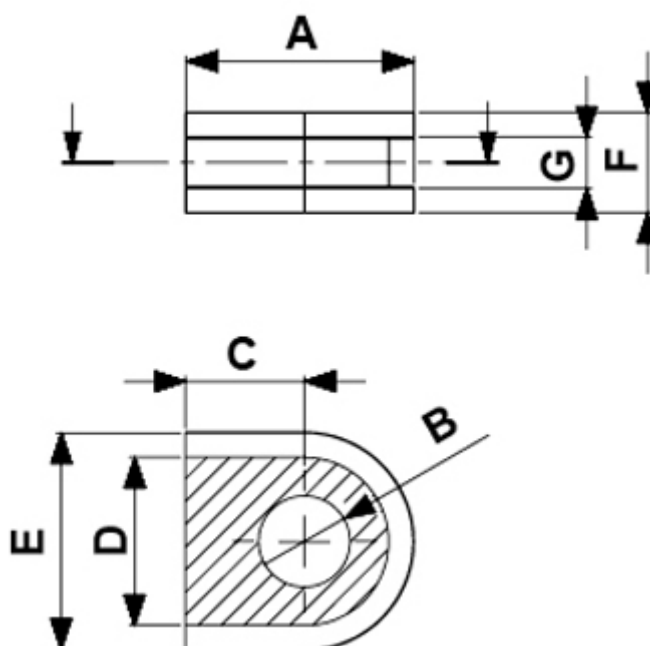

SPECIAL GROMMETS

Technical description

Material: PVC

Colour: Black

Operating temperature: PVC: -25°C ~ +60°C TPE: -28°C ~ +90°C available by special request

All dimensions are in mm.

Code	A	B	C	D	E	F	G	Material	Notes	MOQ-Pcs
13081CA01M	24,0	13,5	-	20,0	24,0	9,0	2,0	PVC	Con membrana / With membrane	1.000
15902PS01	24,0	13,5	12,0	20,0	24,0	9,0	4,0	TPE	500	

Code	A	B	C	D	E	F	G	Material	Notes	MOQ-Pcs
4281CA01	23,0	10,0	12,5	17,0	22,0	10,0	5,0	PVC	1.000	
4282CA01	10,0	3,0	4,0	8,0	12,0	7,0	3,0	PVC Shore 50	1.000	
4688CA01	23,0	8,5	12,5	17,0	22,0	10,0	5,0	PVC	1.000	