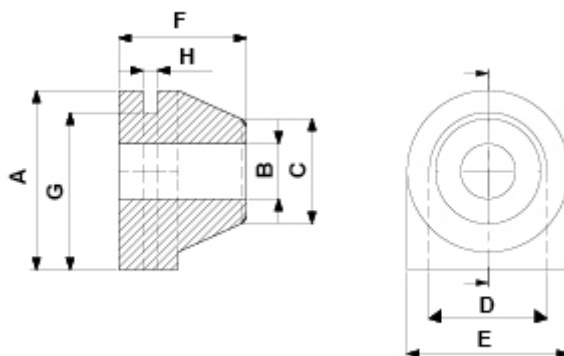

SPECIAL GROMMETS

Technical description

Material: PVC

Colour: Black

Operating temperature:

-PVC: -25°C ~ +60°C

-TPE: -28°C ~ +90°C available by special request

All dimensions are in mm.

Code	A	B	C	D	E	F	G	H	MOQ-Pcs
10951CA01	14,3	5,5	10,0	8,5	12,0	10,0	12,5	2,0	1.000
4279CA01	14,3	4,0	9,0	8,5	12,0	10,0	12,5	2,0	1.000
4280CA01	18,0	6,5	10,0	11,0	16,0	12,0	15,0	2,0	1.000