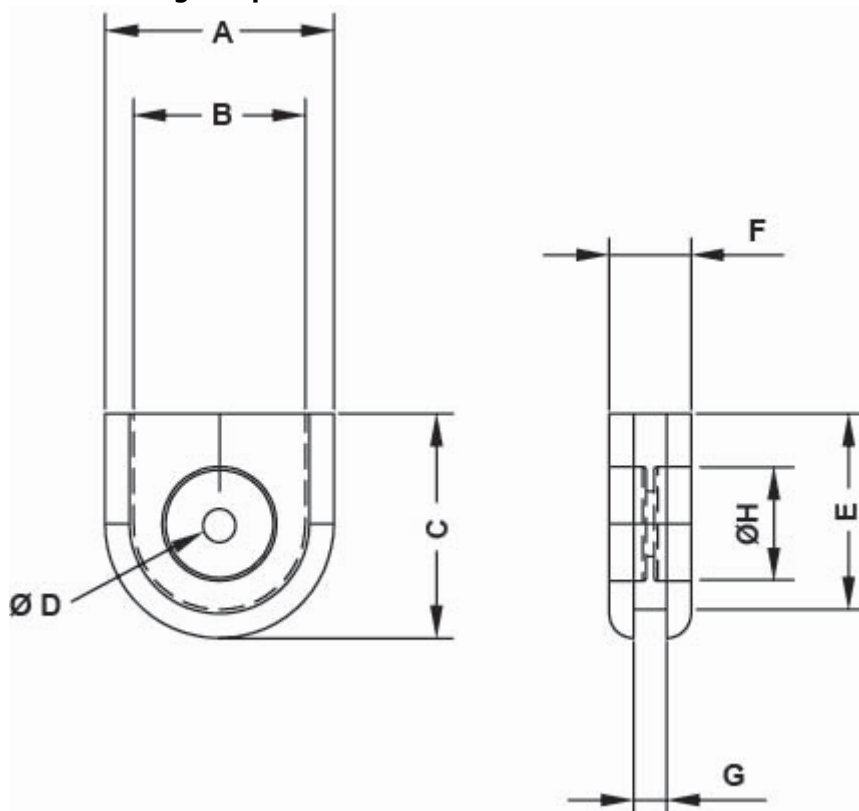

## Technical description

**Material:** TPE **Colour:** Black **Working temperature:** -28°C ~ +90°C All dimensions are in mm.

Code	A	B	C	D	E	F	G	H	MOQ-Pcs
10897PS01M	14,0	11,0	14,5	Ø 2,0	13,0	5,0	1,6	Ø 7,0	1.000