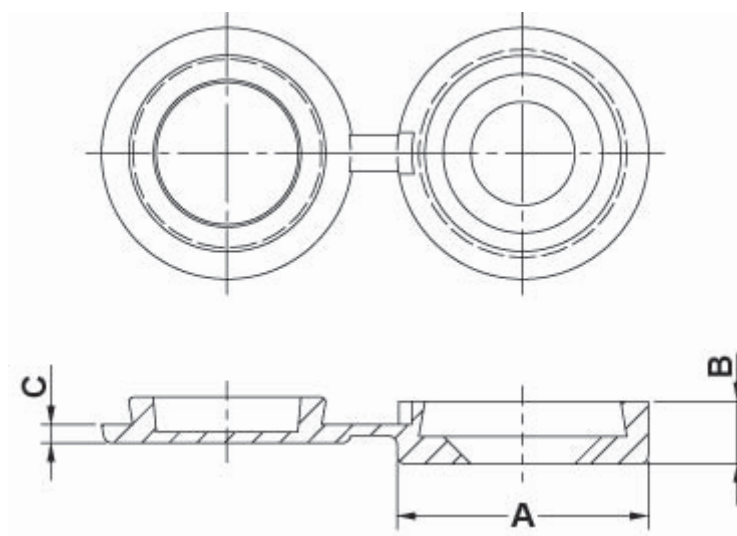

## SCREW CAP

### Technical description

**Material:** Polypropylene

**Colour:** See table

All dimensions are in mm

Code	A	B	C	Colour	Vite metrica	MOQ-Pcs
12350FA01	13,6	3,4	1,0	Nero-Black	3,5 - 6	1.000
12350FA02	13,6	3,4	1,0	Bianco-White	3,5 - 6	1.000
8043FA01	17,5	5,0	1,0	Nero-Black	5 - 6	1.000
8043FA02	17,5	5,0	1,0	Bianco-White	5 - 6	1.000