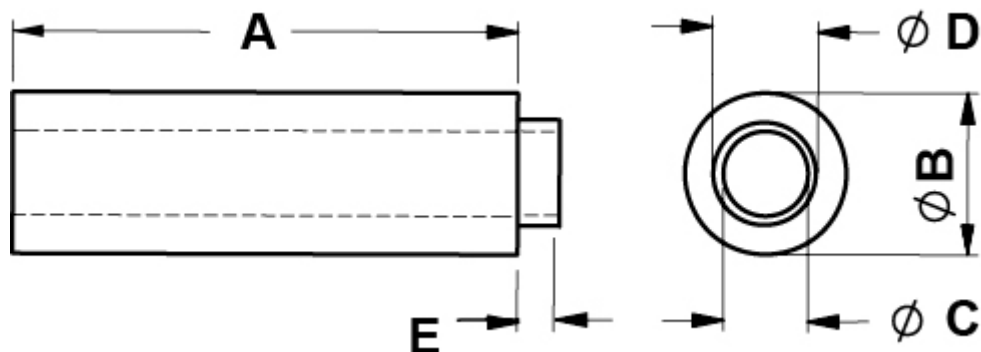

ROUND SPACERS

Technical description

Material: PA 6 , 25%GV

UL Flammability: HB (UL 94)

Colour: Black

Operating temperature: -35°C ~ +110°C

All dimensions are in mm.

Code	A	B	C	D	E	MOQ-Pcs
10073BB0103.0	3,0	Ø 10,0	Ø 6,5	Ø 8,0	2,5	500
10073BB0104.0	4,0	Ø 10,0	Ø 6,5	Ø 8,0	2,5	500
10073BB0105.0	5,0	Ø 10,0	Ø 6,5	Ø 8,0	2,5	500
10073BB0106.0	6,0	Ø 10,0	Ø 6,5	Ø 8,0	2,5	500
10073BB0107.0	7,0	Ø 10,0	Ø 6,5	Ø 8,0	2,5	500
10073BB0108.0	8,0	Ø 10,0	Ø 6,5	Ø 8,0	2,5	500
10073BB0109.0	9,0	Ø 10,0	Ø 6,5	Ø 8,0	2,5	500
10073BB0110.0	10,0	Ø 10,0	Ø 6,5	Ø 8,0	2,5	500