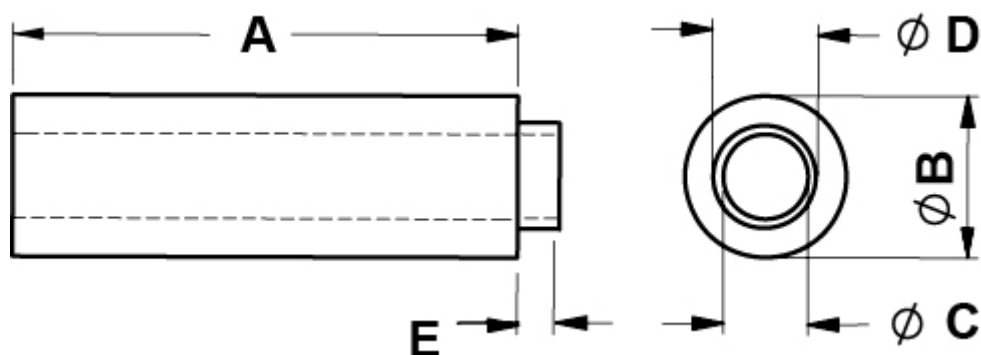

ROUND SPACERS

Technical description

Material: PA 6 , 25%GV

UL Flammability: HB (UL 94)

Colour: Black

Operating temperature: -35°C ~ +110°C

All dimensions are in mm.

Code	A	B	C	D	E	MOQ-Pcs
10074BB0103.0	3,0	Ø 10,0	Ø 6,5	Ø 8,0	6,5	500
10074BB0104.0	4,0	Ø 10,0	Ø 6,5	Ø 8,0	6,5	500
10074BB0105.0	5,0	Ø 10,0	Ø 6,5	Ø 8,0	6,5	500
10074BB0106.0	6,0	Ø 10,0	Ø 6,5	Ø 8,0	6,5	500
10074BB0107.0	7,0	Ø 10,0	Ø 6,5	Ø 8,0	6,5	500
10074BB0108.0	8,0	Ø 10,0	Ø 6,5	Ø 8,0	6,5	500
10074BB0109.0	9,0	Ø 10,0	Ø 6,5	Ø 8,0	6,5	500
10074BB0110.0	10,0	Ø 10,0	Ø 6,5	Ø 8,0	6,5	500