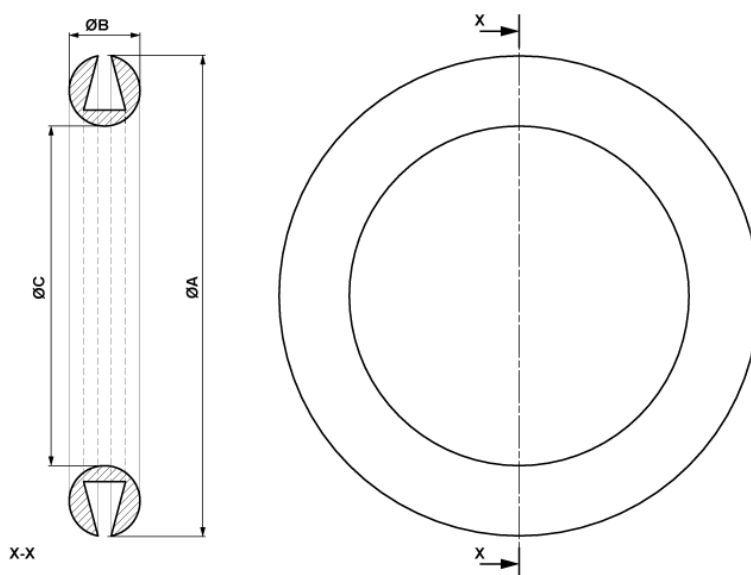

SOFT TPE SEBS CABLE GROMMETS HOLE 114.0-168.0

Technical description

Material: TPE-SEBS

Colour: Black

Operating temperature:
-40°C....+100°C

All dimensions are in mm.

Code	A	B	C	Mounting hole	Pipe	Thickness	MOQ-Pcs
17936PS01	149,5	Ø22,0	105,5	114,0-116,0	Ø110,0	5,0 -12,0	120
17937PS01	148,0	Ø 34,0	108,0	122,0	Ø110,0	20,0 - 30,0	80
17938PS01	195,2	Ø22,0	152,0	168,0	Ø 160,0	5,0 -12,0	90
17939PS01	148,0	Ø 34,0	108,0	168,0	Ø 160,0	20,0 - 30,0	60