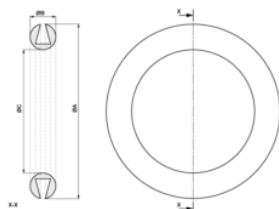

SOFT TPE SEBS CABLE GROMMETS HOLE 114.0-168.0

Technical description

Material: TPE-SEBS

Colour: Black

Operating temperature:
-40°C....+100°C

All dimensions are in mm.

Code	A	B	C	Mounting hole	Pipe	Thickness	MOQ-Pcs
17936PS01	149,5	Ø22,0	105,5	114,0-116,0	Ø110,0	5,0 -12,0	120
17937PS01	148,0	Ø 34,0	108,0	122,0	Ø110,0	20,0 - 30,0	80
17938PS01	195,2	Ø22,0	152,0	168,0	Ø 160,0	5,0 -12,0	90
17939PS01	148,0	Ø 34,0	108,0	168,0	Ø 160,0	20,0 - 30,0	60