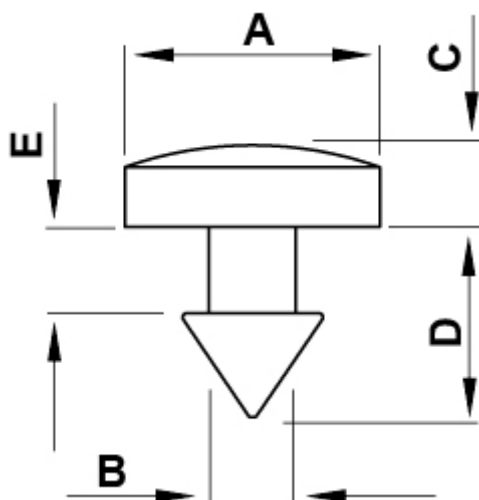

PCV FEET AND PUSH-IN BUMPER

Technical description

Material: PVC

Colour: Black

Operating temperature: -25°C ~ +60°C

All dimensions are in mm.

Code	A	B	C	D	E	Material	MOQ-Pcs
0444CA01	12,2	4,5	4,5	9,0	4,5	PVC morbido	2.500