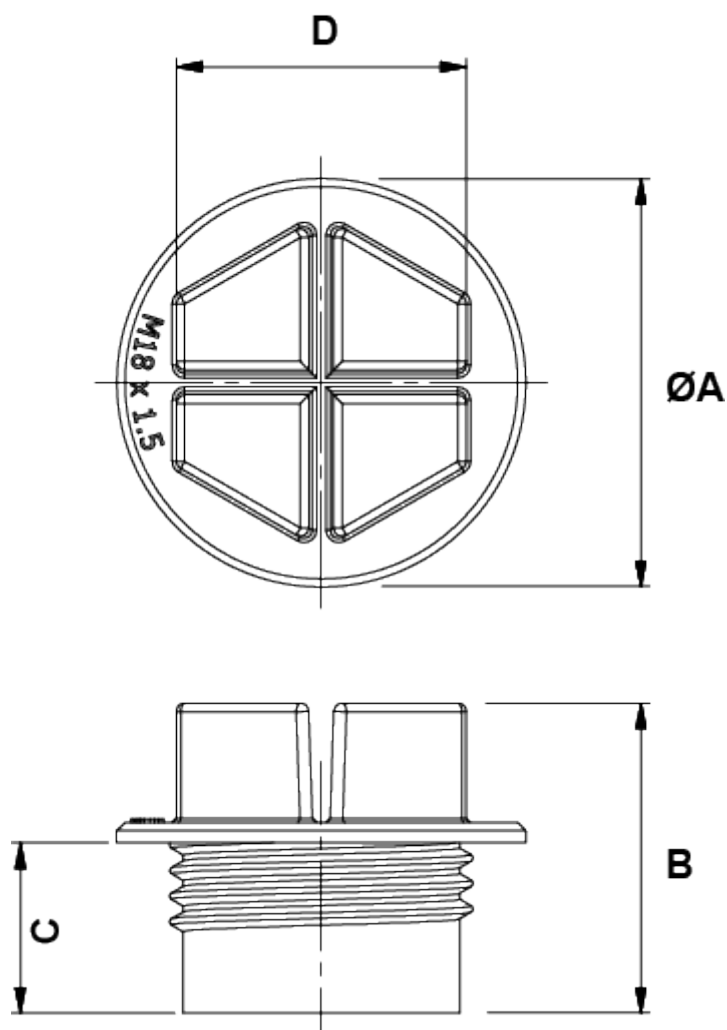

O-RING THREADED PLUGS GAS / METRIC

Technical description

Material: PE-HD

Colour: Yellow

Working temperature: -25°C ~ +60°C

All dimensions are in mm

Code	A	B	C	D	Size	Notes	MOQ-Pcs
25300EA06	Ø 16,0	17,2	10,0	7,0	1/8" x 28	GAS	2.500
25301EA06	Ø 19,0	19,7	19,0	10,0	1/4" x 19	GAS	2.500
25302EA06	Ø 22,0	20,9	12,5	13,0	3/8" x 19	GAS	1.000
25303EA06	Ø 27,0	21,9	13,5	15,0	1/2 " x 14	GAS	1.000
25304EA06	32,0	21,9	13,5	19,0	3/4" x 14	GAS	1.000
25305EA06	Ø 40,0	23,6	15,0	24,0	1" x 11	GAS	1.500
25306EA06	Ø 50,0	23,6	15,0	24,0	1.1/4" x 11	GAS	800
25307EA06	12,5	17,0	10,0	6,0	M8 x 1	Metrico / Metric	2.500
25308EA06	Ø 16,0	17,2	9,0	7,0	M10 x 1	Metrico / Metric	2.500
25309EA06	Ø 17,0	17,2	10,0	10,0	M12 x 1	Metrico / Metric	2.500
25310EA06	Ø 19,0	17,0	9,0	16,0	M14 x 1	Metrico / Metric	1.000
25311EA06	Ø 17,0	17,2	10,0	10,0	M12 x 1,5	Metrico / Metric	2.500

Code	A	B	C	D	Size	Notes	MOQ-Pcs
25312EA06	Ø 19,0	19,2	12,0	10,0	M14 x 1,5	Metrico / Metric	2.500
25313EA06	Ø 22,0	20,4	12,0	13,0	M16 x 1,5	Metrico / Metric	1.000
25314EA06	Ø 24,0	19,0	10,0	20,0	M18 x 1,5	Metrico / Metric	1.000
25315EA06	Ø 26,0	20,4	12,0	15,0	M20 x 1,5	Metrico / Metric	1.000