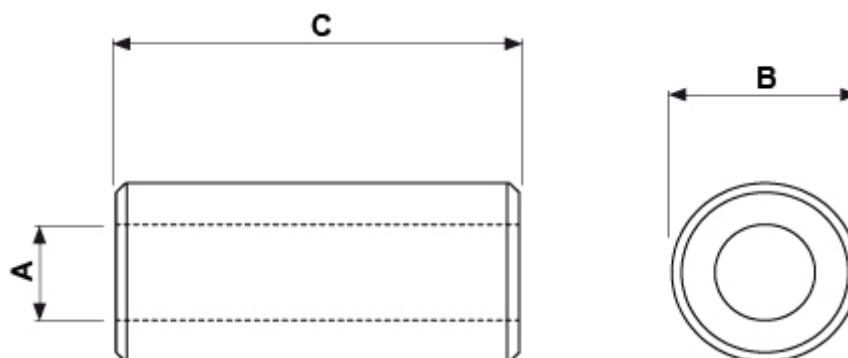

### Technical description

**Material:** Nickel plated brass  
 All dimensions are in mm.

Code	A	B	C	MOQ-Pcs
7141MA9201.0	2,2	4,0	1,0	1.000
7141MA9202.0	2,2	4,0	2,0	1.000
7141MA9203.0	2,2	4,0	3,0	1.000
7141MA9204.0	2,2	4,0	4,0	1.000
7141MA9205.0	2,2	4,0	5,0	1.000
7141MA9208.0	2,2	4,0	8,0	1.000
7141MA9210.0	2,2	4,0	10,0	1.000
7141MA9212.0	2,2	4,0	12,0	1.000
7141MA9215.0	2,2	4,0	15,0	1.000
7141MA9218.0	2,2	4,0	18,0	1.000
7141MA9220.0	2,2	4,0	20,0	1.000
7141MA9225.0	2,2	4,0	25,0	1.000
7141MA9230.0	2,2	4,0	30,0	1.000