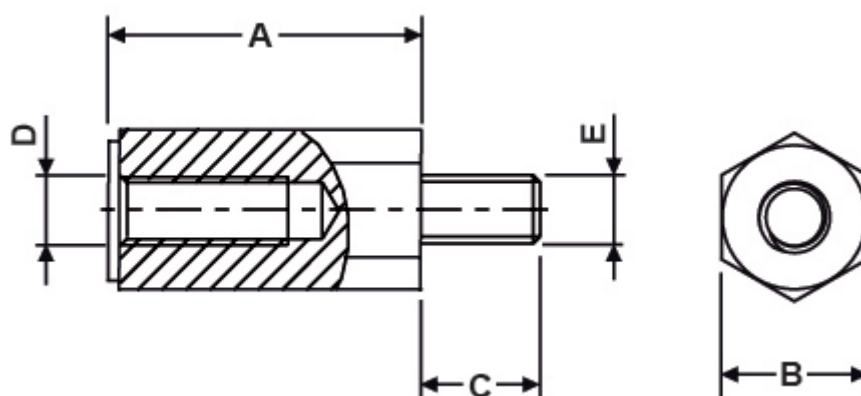

### Technical description

**Material:** PA 6.6

**Colour:** Black

**Flammability:** HB (UL94)

**Working temperature:** -35°C ~ +130°C

All dimensions are in mm

Code	A	B	C	D	E	MOQ-Pcs
10023AA0108.0	8,0	10,0	10,0	M6	M6	500
10023AA0109.0	9,0	10,0	10,0	M6	M6	500
10023AA0110.0	10,0	10,0	10,0	M6	M6	500
10023AA0111.0	11,0	10,0	10,0	M6	M6	500
10023AA0112.0	12,0	10,0	10,0	M6	M6	500
10023AA0113.0	13,0	10,0	10,0	M6	M6	500
10023AA0114.0	14,0	10,0	10,0	M6	M6	500
10023AA0115.0	15,0	10,0	10,0	M6	M6	500
10023AA0116.0	16,0	10,0	10,0	M6	M6	500