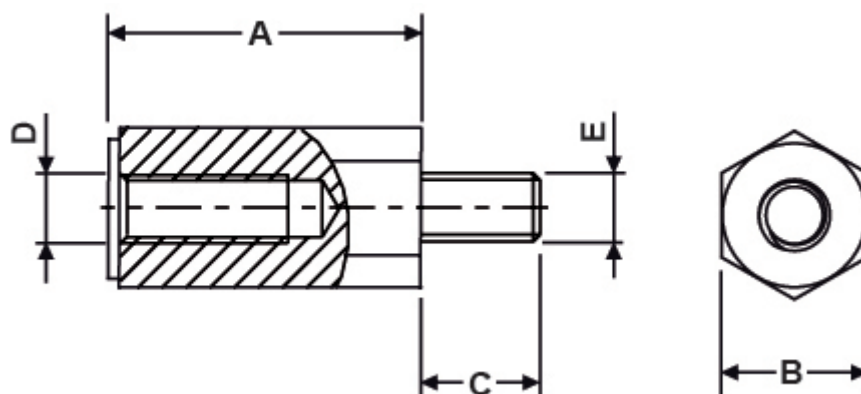

### Technical description

**Material:** PA 6.6

**Colour:** Black

**Flammability:** HB (UL94)

**Working temperature:** -35°C ~ +130°C

All dimensions are in mm

Code	A	B	C	D	E	MOQ-Pcs
10021AA0108.0	8,0	10,0	10,0	M5	M5	500
10021AA0109.0	9,0	10,0	10,0	M5	M5	500
10021AA0110.0	10,0	10,0	10,0	M5	M5	500
10021AA0111.0	11,0	10,0	10,0	M5	M5	500
10021AA0112.0	12,0	10,0	10,0	M5	M5	500
10021AA0113.0	13,0	10,0	10,0	M5	M5	500
10021AA0114.0	14,0	10,0	10,0	M5	M5	500
10021AA0115.0	15,0	10,0	10,0	M5	M5	500
10021AA0116.0	16,0	10,0	10,0	M5	M5	500