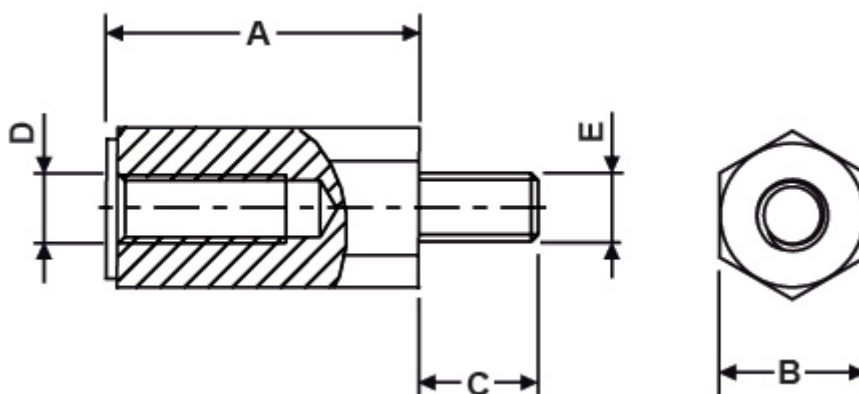

METRIC M5 M/F HEXAGONAL 10,0 SPACERS

Technical description

Material: PA 6.6

Colour: Black

Flammability: HB (UL94)

Working temperature: -35°C ~ +130°C

All dimensions are in mm

Code	A	B	C	D	E	MOQ-Pcs
6925AA0108.0	8,0	10,0	8,0	M5	M5	500
6925AA0109.0	9,0	10,0	8,0	M5	M5	500
6925AA0110.0	10,0	10,0	8,0	M5	M5	500
6925AA0111.0	11,0	10,0	8,0	M5	M5	500
6925AA0112.0	12,0	10,0	8,0	M5	M5	500
6925AA0113.0	13,0	10,0	8,0	M5	M5	500
6925AA0114.0	14,0	10,0	8,0	M5	M5	500
6925AA0115.0	15,0	10,0	8,0	M5	M5	500
6925AA0116.0	16,0	10,0	8,0	M5	M5	500