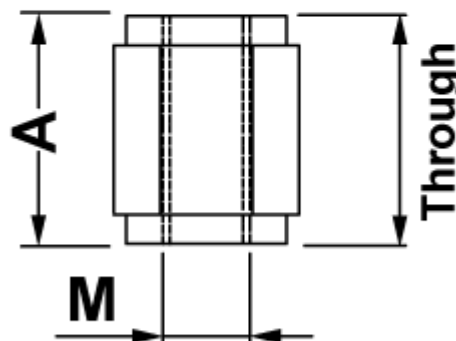

METRIC M4 F/F HEXAGONAL 7,0 SPACERS

Technical description

Material: PA 6 25%GV

Colour: Black

Flammability: HB (UL94)

Working temperature: -30°C ~ +110°C

All dimensions are in mm

Type 1

Type 2

Code	A	M	C	Type	MOQ-Pcs
8161BB0105.0	5,0	M4	7,0	1	500
8161BB0106.0	6,0	M4	7,0	1	500
8161BB0107.0	7,0	M4	7,0	1	500
8161BB0108.0	8,0	M4	7,0	1	500
8161BB0109.0	9,0	M4	7,0	1	500
8161BB0110.0	10,0	M4	7,0	1	500
8161BB0111.0	11,0	M4	7,0	1	500
8161BB0112.0	12,0	M4	7,0	1	500
8161BB0113.0	13,0	M4	7,0	1	500
8161BB0114.0	14,0	M4	7,0	1	500
8161BB0115.0	15,0	M4	7,0	1	500
8161BB0116.0	16,0	M4	7,0	1	500
8161BB0117.0	17,0	M4	7,0	1	500
8161BB0118.0	18,0	M4	7,0	1	500
8161BB0119.0	19,0	M4	7,0	1	500
8161BB0120.0	20,0	M4	7,0	1	500
8161BB0121.0	21,0	M4	7,0	2	500
8161BB0122.0	22,0	M4	7,0	2	500
8161BB0123.0	23,0	M4	7,0	2	500
8161BB0124.0	24,0	M4	7,0	2	500
8161BB0125.0	25,0	M4	7,0	2	500
8161BB0126.0	26,0	M4	7,0	2	500
8161BB0127.0	27,0	M4	7,0	2	500
8161BB0128.0	28,0	M4	7,0	2	500
8161BB0129.0	29,0	M4	7,0	2	500
8161BB0130.0	30,0	M4	7,0	2	500
8161BB0131.0	31,0	M4	7,0	2	500
8161BB0132.0	32,0	M4	7,0	2	500
8161BB0133.0	33,0	M4	7,0	2	500
8161BB0134.0	34,0	M4	7,0	2	500
8161BB0135.0	35,0	M4	7,0	2	500