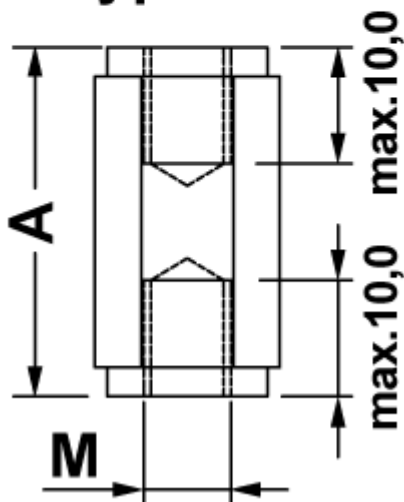

METRIC M4 F/F HEXAGONAL 7,0 SPACERS

Technical description

Material: PA 6 25%GV

Colour: Black

Flammability: HB (UL94)

Working temperature: -30°C ~ +110°C

All dimensions are in mm

Type 1

Type 2

Code	A	M	C	Type	MOQ-Pcs
8161BB0105.0	5,0	M4	7,0	1	500
8161BB0106.0	6,0	M4	7,0	1	500
8161BB0107.0	7,0	M4	7,0	1	500
8161BB0108.0	8,0	M4	7,0	1	500
8161BB0109.0	9,0	M4	7,0	1	500
8161BB0110.0	10,0	M4	7,0	1	500
8161BB0111.0	11,0	M4	7,0	1	500
8161BB0112.0	12,0	M4	7,0	1	500
8161BB0113.0	13,0	M4	7,0	1	500
8161BB0114.0	14,0	M4	7,0	1	500
8161BB0115.0	15,0	M4	7,0	1	500
8161BB0116.0	16,0	M4	7,0	1	500
8161BB0117.0	17,0	M4	7,0	1	500
8161BB0118.0	18,0	M4	7,0	1	500
8161BB0119.0	19,0	M4	7,0	1	500
8161BB0120.0	20,0	M4	7,0	1	500
8161BB0121.0	21,0	M4	7,0	2	500
8161BB0122.0	22,0	M4	7,0	2	500
8161BB0123.0	23,0	M4	7,0	2	500
8161BB0124.0	24,0	M4	7,0	2	500
8161BB0125.0	25,0	M4	7,0	2	500
8161BB0126.0	26,0	M4	7,0	2	500
8161BB0127.0	27,0	M4	7,0	2	500
8161BB0128.0	28,0	M4	7,0	2	500
8161BB0129.0	29,0	M4	7,0	2	500
8161BB0130.0	30,0	M4	7,0	2	500
8161BB0131.0	31,0	M4	7,0	2	500
8161BB0132.0	32,0	M4	7,0	2	500
8161BB0133.0	33,0	M4	7,0	2	500
8161BB0134.0	34,0	M4	7,0	2	500
8161BB0135.0	35,0	M4	7,0	2	500