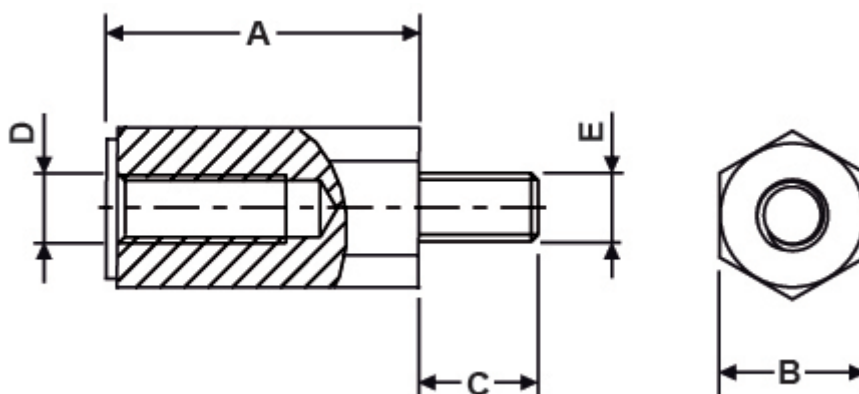

### Technical description

**Material:** PA 6.6

**Colour:** Black

**Flammability:** HB (UL94)

**Working temperature:** -35°C ~ +130°C

All dimensions are in mm

Code	A	B	C	D	E	MOQ-Pcs
10020AA0105.0	5,0	8,0	6,0	M4	M5	500
10020AA0106.0	6,0	8,0	6,0	M4	M5	500
10020AA0107.0	7,0	8,0	6,0	M4	M5	500
10020AA0108.0	8,0	8,0	6,0	M4	M5	500
10020AA0109.0	9,0	8,0	6,0	M4	M5	500
10020AA0110.0	10,0	8,0	6,0	M4	M5	500
10020AA0111.0	11,0	8,0	6,0	M4	M5	500
10020AA0112.0	12,0	8,0	6,0	M4	M5	500
10020AA0113.0	13,0	8,0	6,0	M4	M5	500

Code	A	B	C	D	E	MOQ-Pcs
10020AA0114.0	14,0	8,0	6,0	M4	M5	500
10020AA0115.0	15,0	8,0	6,0	M4	M5	500
10020AA0116.0	16,0	8,0	6,0	M4	M5	500
10020AA0117.0	17,0	8,0	6,0	M4	M5	500
10020AA0118.0	18,0	8,0	6,0	M4	M5	500
10020AA0119.0	19,0	8,0	6,0	M4	M5	500
10020AA0120.0	20,0	8,0	6,0	M4	M5	500
10020AA0121.0	21,0	8,0	6,0	M4	M5	500
10020AA0122.0	22,0	8,0	6,0	M4	M5	500
10020AA0123.0	23,0	8,0	6,0	M4	M5	500
10020AA0124.0	24,0	8,0	6,0	M4	M5	500
10020AA0125.0	25,0	8,0	6,0	M4	M5	500
10020AA0126.0	26,0	8,0	6,0	M4	M5	500
10020AA0127.0	27,0	8,0	6,0	M4	M5	500
10020AA0128.0	28,0	8,0	6,0	M4	M5	500
10020AA0129.0	29,0	8,0	6,0	M4	M5	500
10020AA0130.0	30,0	8,0	6,0	M4	M5	500
10020AA0131.0	31,0	8,0	6,0	M4	M5	500
10020AA0132.0	32,0	8,0	6,0	M4	M5	500
10020AA0133.0	33,0	8,0	6,0	M4	M5	500
10020AA0134.0	34,0	8,0	6,0	M4	M5	500
10020AA0135.0	35,0	8,0	6,0	M4	M5	500
10020AA0136.0	36,0	8,0	6,0	M4	M5	500
10020AA0137.0	37,0	8,0	6,0	M4	M5	500
10020AA0138.0	38,0	8,0	6,0	M4	M5	500
10020AA0139.0	39,0	8,0	6,0	M4	M5	500
10020AA0140.0	40,0	8,0	6,0	M4	M5	500
10020AA0141.0	41,0	8,0	6,0	M4	M5	500
10020AA0142.0	42,0	8,0	6,0	M4	M5	500
10020AA0143.0	43,0	8,0	6,0	M4	M5	500
10020AA0144.0	44,0	8,0	6,0	M4	M5	500